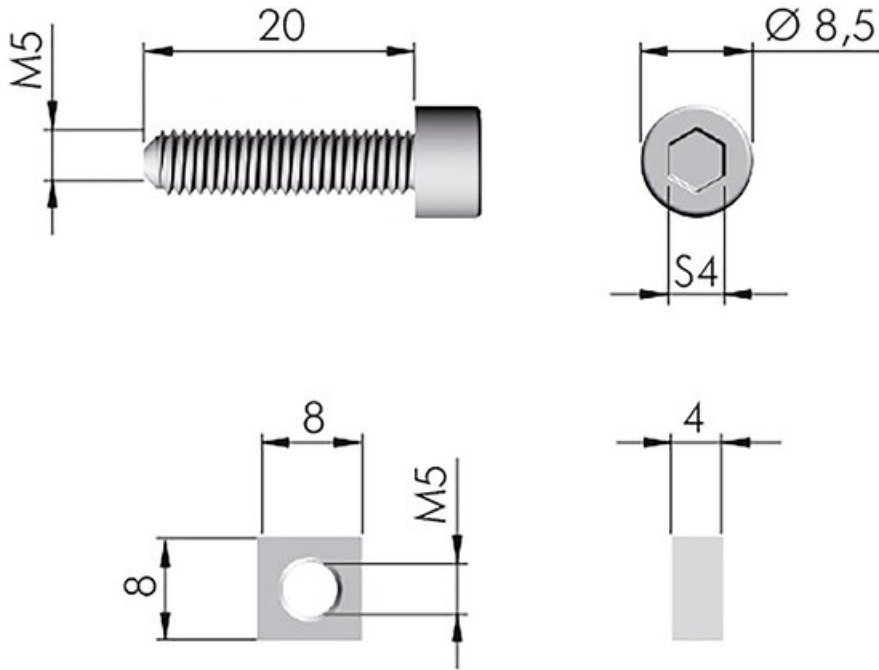

Technical Documents

View this product online at <https://marathonhardware.com/pd/IFC010001328>