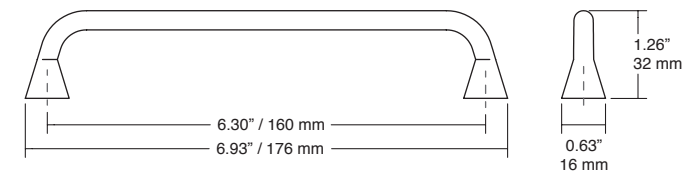

0447 **BELLA** ZAMAK Designer: Balutto Associati

Z26	Z28	Z617	ZM2	↓	☐
Brushed copper	Brushed gold	Graphite grey	Matt black		
0447160Z26	0447160Z28	0447160Z617	0447160ZM2	2	25