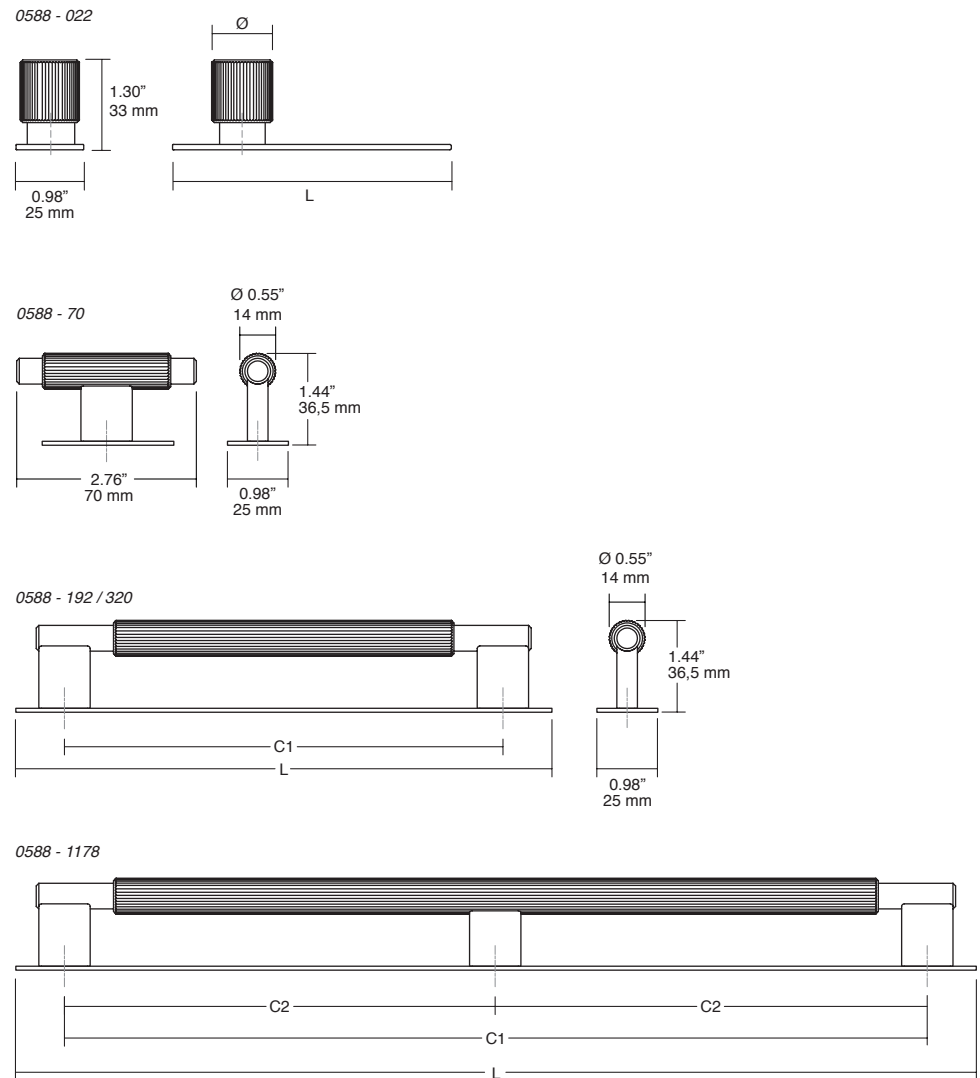

L24 Stainless steel look	L291 Brushed brass	L30 Brushed black	L623 NEW! Antique brass	C1	C2	L	Ø	↓	☐
NEW! 0588022L24	0588022L291	0588022L30	0588022L623	-	-	3.94" / 100 mm	0.87" / 22 mm	1	25	
0588070L24	0588070L291	0588070L30	0588070L623	-	-	2.76" / 70 mm	-	1	25	
0588192L24	0588192L291	0588192L30	0588192L623	7.56" / 192 mm	-	9.06" / 230 mm	-	2	25	
0588320L24	0588320L291	0588320L30	-	12.60" / 320 mm	-	14.09" / 358 mm	-	2	25	
05881178L24	05881178L291	05881178L30	-	46.38" / 1178 mm	23.19" / 589 mm	47.97" / 1216 mm	-	3	10	

	L24 Stainless stl. look	L291 Brushed brass	L30 Brushed black	L623 NEW! Rustic brass	C1	C2	L	Ø	↓	☐
NEW! 0583022L24	0583022L291	0583022L30	0583022L623	-	-	-	0.87" / 22 mm	1	25	
0583070L24	0583070L291	0583070L30	0583070L623	-	-	2.76" / 70 mm	-	1	25	Includes non-twisting tip
0583192L24	0583192L291	0583192L30	0583192L623	7.56" / 192 mm	-	8.42" / 214 mm	-	2	25	
0583320L24	0583320L291	0583320L30	-	12.60" / 320 mm	-	13.46" / 342 mm	-	2	25	
05831178L24	05831178L291	05831178L30	-	46.38" / 1178 mm	23.19" / 589 mm	47.24" / 1200 mm	-	3	10