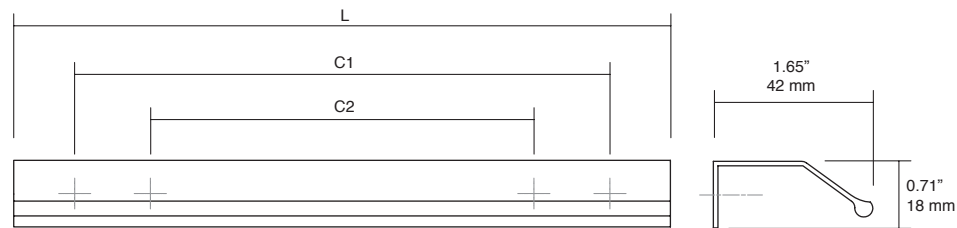

0600 **WING** ALUMINIUM Designer: Alexis Vivet

L24	L30	L613	L618	C1	C2	L	↓	📦
Stainless steel look	Brushed black	Antique bronze	Brushed brass cava					
0600064L24	0600064L30	0600064L613	0600064L618	2.52" / 64 mm	-	3.94" / 100 mm	2	25
0600128L24	0600128L30	0600128L613	0600128L618	5.04" / 128 mm	-	7.87" / 200 mm	2	25
0600256L24	0600256L30	0600256L613	0600256L618	10.08" / 256 mm	-	13.78" / 350 mm	2	25
06001120L24	06001120L30	06001120L613	06001120L618	44.09" / 1120 mm	15.12" / 384 mm	47.24" / 1200 mm	4	15