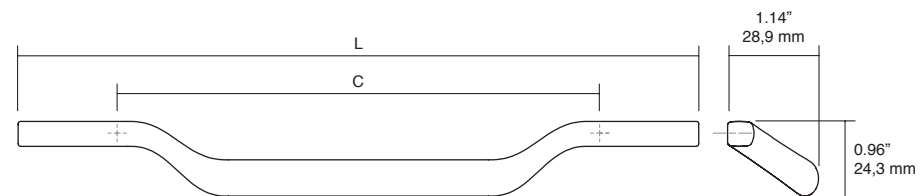

0602 **VALLEY** ZAMAK Designer: Alexis Vivet