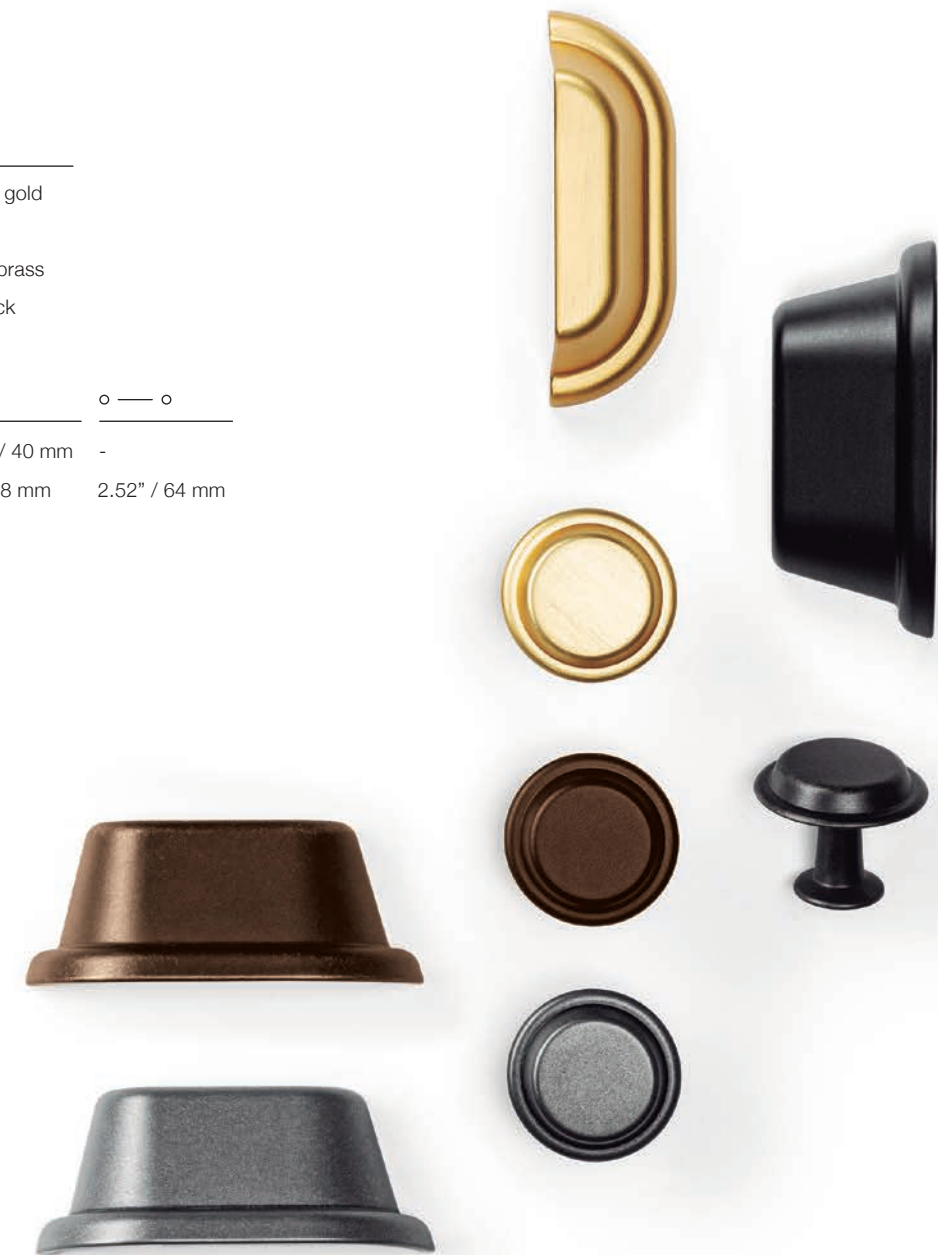

## Finishes

Brushed gold

Pewter

Antique brass

Matt black

	
Ø 1.57" / 40 mm	-
3.86" / 98 mm	2.52" / 64 mm

Display board on page 213

Technical info on page 243