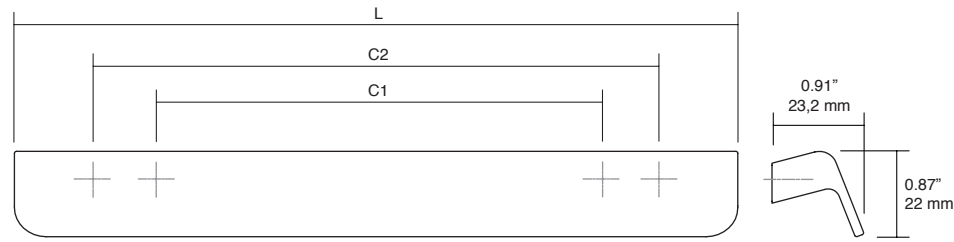

0610 **FLAPP Aluminium** ALUMINIUM Designer: Frank Person