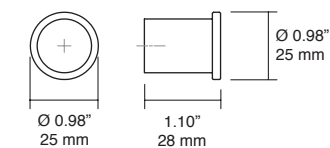

0499 **ROUND** ALUMINIUM Designer: Balutto Associati

L24	L291	L30	↓	📦
Stainless steel look	Brushed brass	Brushed black		
0499025L24	0499025L291	0499025L30	1	25