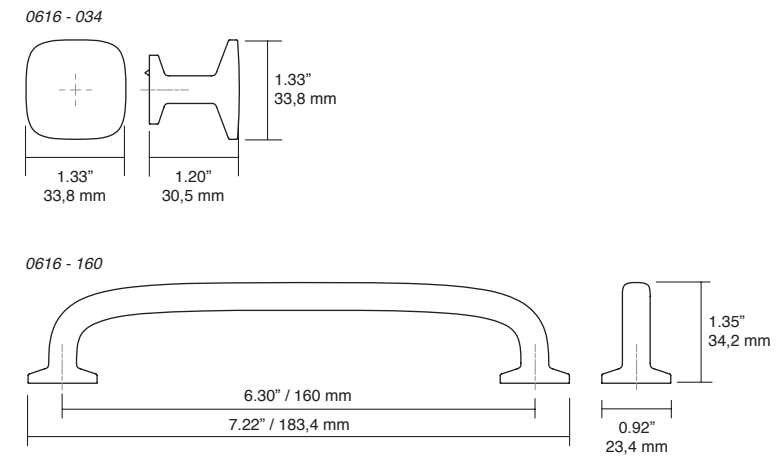

0616 **QUART Big** ZAMAK Designer: Frank Person

Z618	Z623	ZM2		
Brushed brass cava	Rustic brass	Matt black	↓	📦
0616034Z618	0616034Z623	0616034ZM2	1	25
0616160Z618	0616160Z623	0616160ZM2	2	25

Includes non-twisting tip