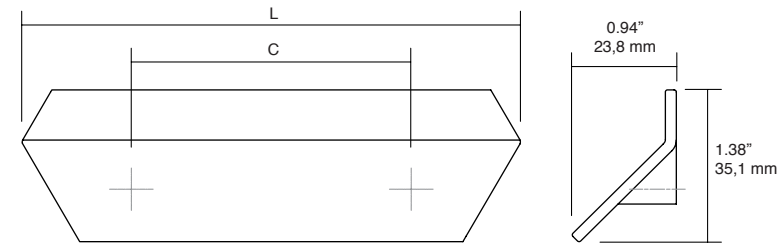

0597 **PLIÉ** ZAMAK Designer: Teruel & Paré

ZM2	ZM23	ZM41	C	L	↓	📦
Matt black	Metal grey	Metal brown				
0597064ZM2	0597064ZM23	0597064ZM41	2.52" / 64 mm	4.49" / 114 mm	2	25
0597160ZM2	0597160ZM23	0597160ZM41	6.30" / 160 mm	8.27" / 210 mm	2	25