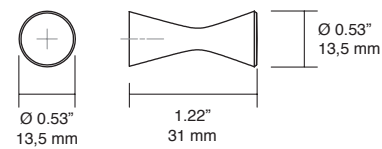

0497 **DIABOLO** ALUMINIUM Designer: Frank Person

L24	L291	L30	L31	↓	📦
Stainless steel look	Brushed brass	Brushed black	Brushed grey		
0497014L24	0497014L291	0497014L30	0497014L31	1	25