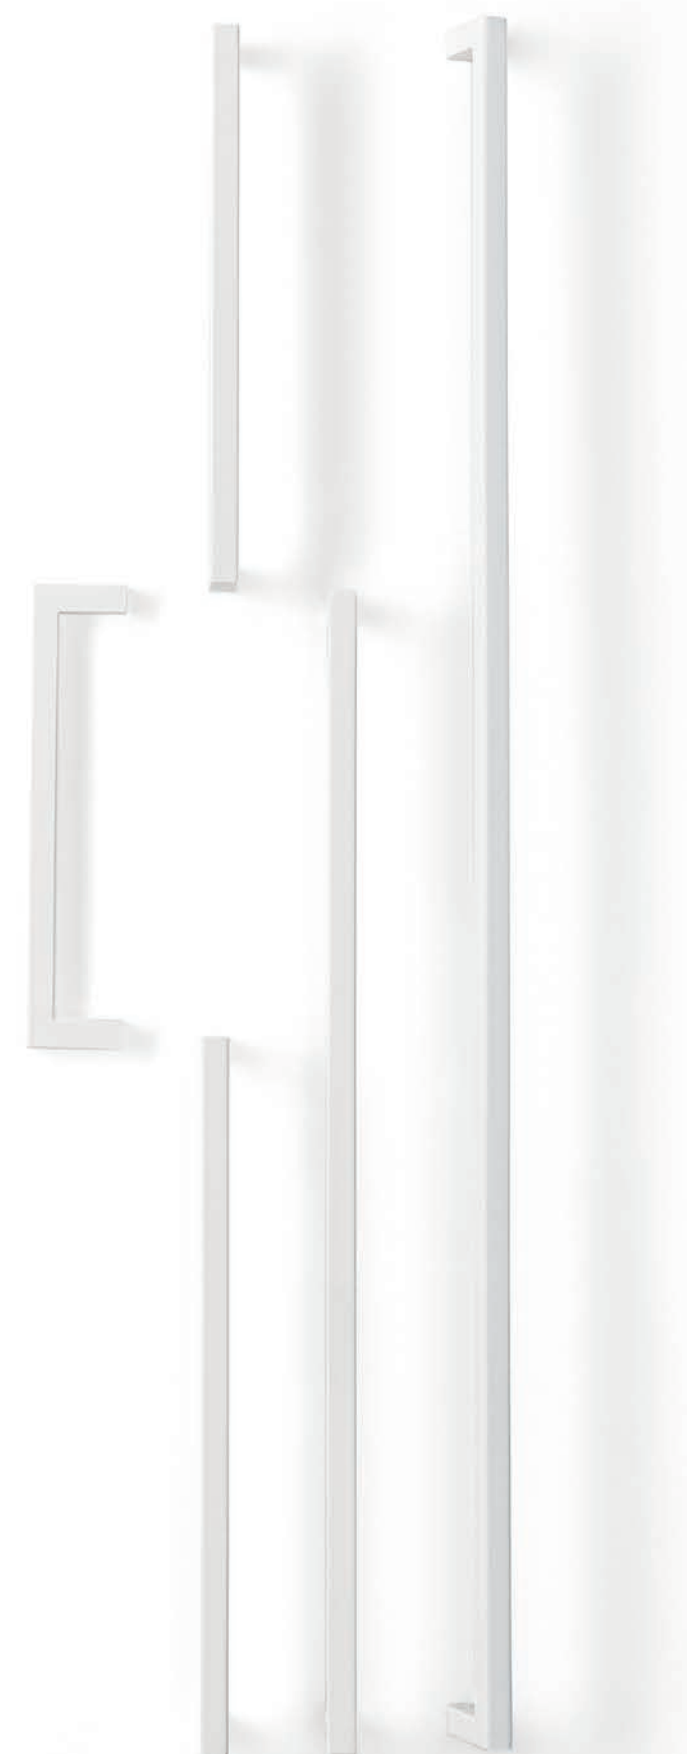

\* Off-center

Display board on page 212 & 220

Technical info on page 241

0056

U

ZAMAK

Designer: Viefe Studio

**Finishes**