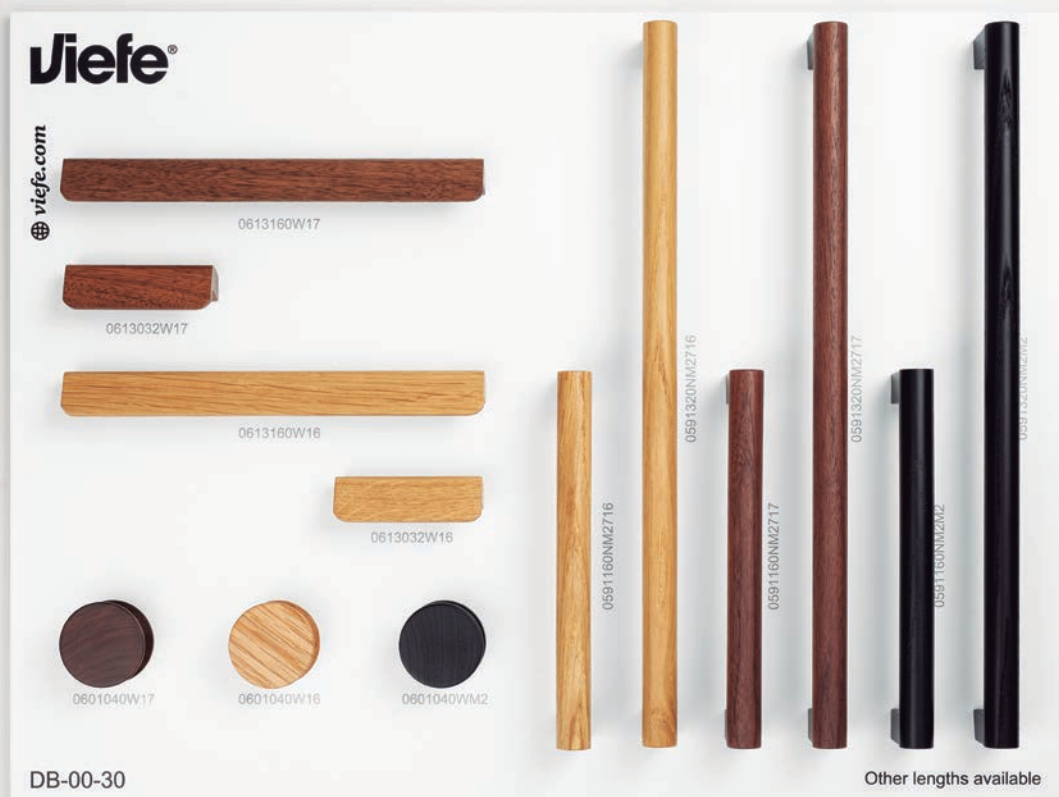

## See and touch

On the display boards that you can see here below, all the different models of knobs and handles that we have available can be seen along with the finishes and some of the more representative measurements. So you have an idea of the dimensions of the products: each display board measures 20 x 15 inch and the long one 20 x 63 inch.

+  
View product  
on pages 14 - 17  
Technical info  
on page 226

**NEW!**  
0610  
**FLAPP**  
**Aluminium**

+  
View product  
on pages 24 - 27  
Technical info  
on page 228

**NEW!**  
0601  
**OH!**  
**Zamak**

+  
View product  
on pages 38 - 39  
Technical info  
on page 229

**NEW!**  
0600  
**WING**

+  
View product  
on pages 20 - 23  
Technical info  
on page 226

**NEW!**  
0597  
**PLIÉ**

+  
View product  
on pages 18 - 19  
Technical info  
on page 227

**NEW!**  
0610  
**FLAPP**  
**Wood**

+  
View product  
on pages 28 - 31  
Technical info  
on page 228

**NEW!**  
0601  
**OH!**  
**Wood**

+  
View product  
on pages 36 - 37  
Technical info  
on page 229