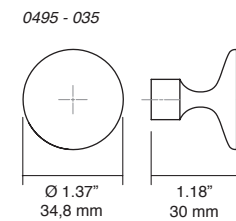

0495 **FLOID** ZAMAK Designer: Frank Person