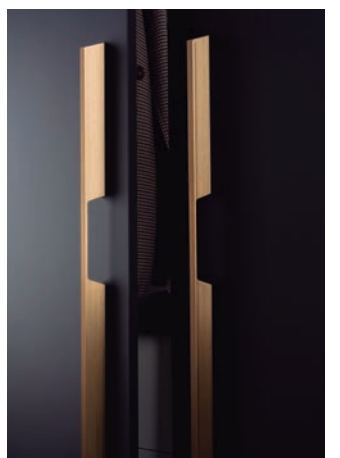

0511 **RAIL** ALUMINIUM Designer: Teruel & Paré

L24	L30	L618	C1	C2	L	↓	📦
Stainless steel look	Brushed black	Brushed brass cava					
0511160L24	0511160L30	0511160L618	6.30" / 160 mm	-	7.09" / 180 mm	2	25
0511192L24	0511192L30	0511192L618	7.56" / 192 mm	-	11.02" / 280 mm	2	25
0511576L24	0511576L30	0511576L618	22.68" / 576 mm	7.56" / 192 mm	23.62" / 600 mm	4	15
05111120L24*	05111120L30*	05111120L618*	44.09" / 1120 mm	7.56" / 192 mm	45.28" / 1150 mm	4	15 Off-center
05111120L24R*	05111120L30R*	05111120L618R*	44.09" / 1120 mm	7.56" / 192 mm	45.28" / 1150 mm	4	15 Off-center

* The two 1150mm are symmetrical and one is left and the other right

0497 **DIABOLO** ALUMINIUM Designer: Frank Person

L24	L291	L30	L31	↓	📦
Stainless steel look	Brushed brass	Brushed black	Brushed grey		
0497014L24	0497014L291	0497014L30	0497014L31	1	25