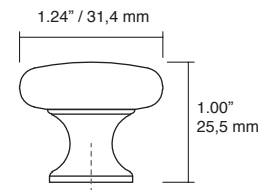

0393 **DUKE** ZAMAK Designer: Viefe Studio