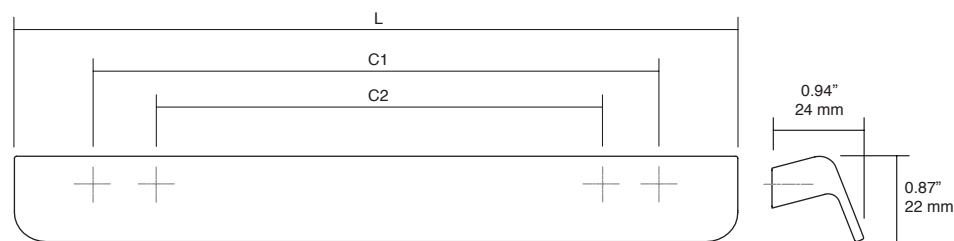

0613 **FLAPP Wood** WOOD Designer: Frank Person