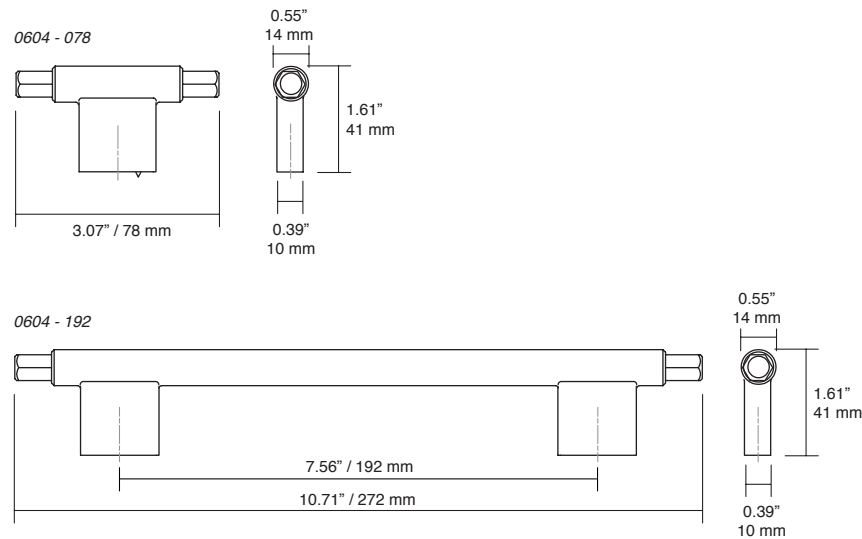

0604 **PRISMA** ZAMAK Designer: Alexis Vivet

ZM2	Z623		
Matt black	Rustic brass	↓	📦
0604078ZM2	0604078Z623	1	25
0604192ZM2	0604192Z623	2	15

Includes non-twisting tip