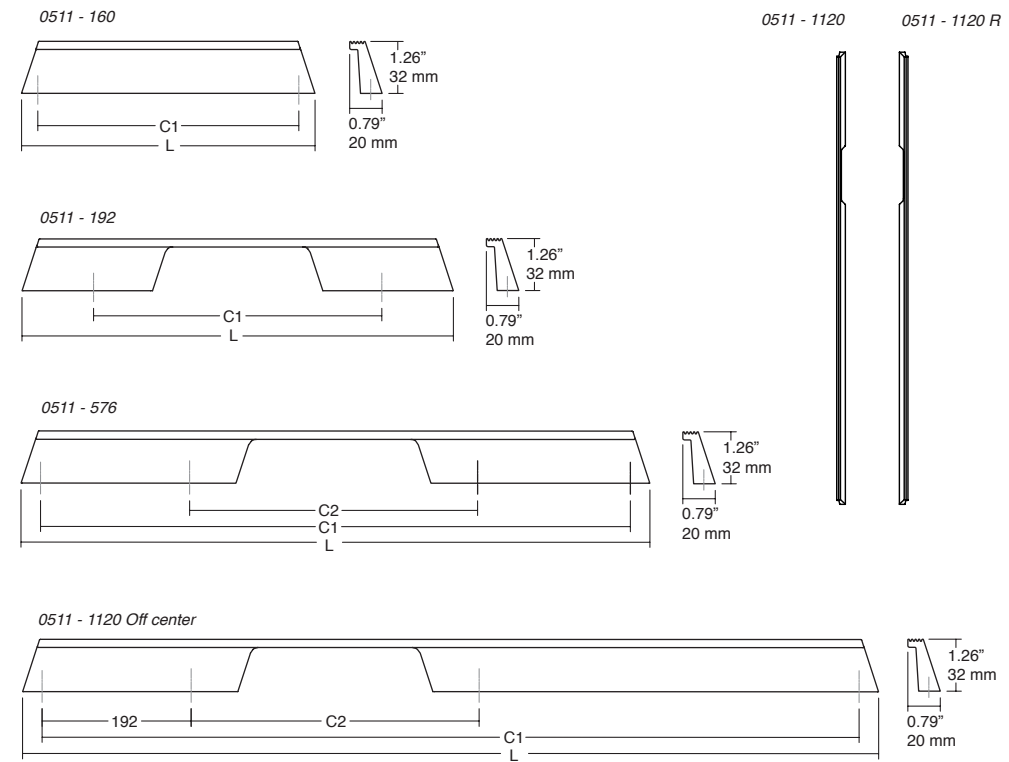

0511 **RAIL** ALUMINIUM Designer: Teruel & Paré

L24	L30	L618	C1	C2	L	↓	📦
Stainless steel look	Brushed black	Brushed brass cava					
0511160L24	0511160L30	0511160L618	6.30" / 160 mm	-	7.09" / 180 mm	2	25
0511192L24	0511192L30	0511192L618	7.56" / 192 mm	-	11.02" / 280 mm	2	25
0511576L24	0511576L30	0511576L618	22.68" / 576 mm	7.56" / 192 mm	23.62" / 600 mm	4	15
05111120L24*	05111120L30*	05111120L618*	44.09" / 1120 mm	7.56" / 192 mm	45.28" / 1150 mm	4	15 Off-center
05111120L24R*	05111120L30R*	05111120L618R*	44.09" / 1120 mm	7.56" / 192 mm	45.28" / 1150 mm	4	15 Off-center

* The two 1150mm are symmetrical and one is left and the other right

0497 **DIABOLO** ALUMINIUM Designer: Frank Person

L24	L291	L30	L31	↓	📦
Stainless steel look	Brushed brass	Brushed black	Brushed grey		
0497014L24	0497014L291	0497014L30	0497014L31	1	25