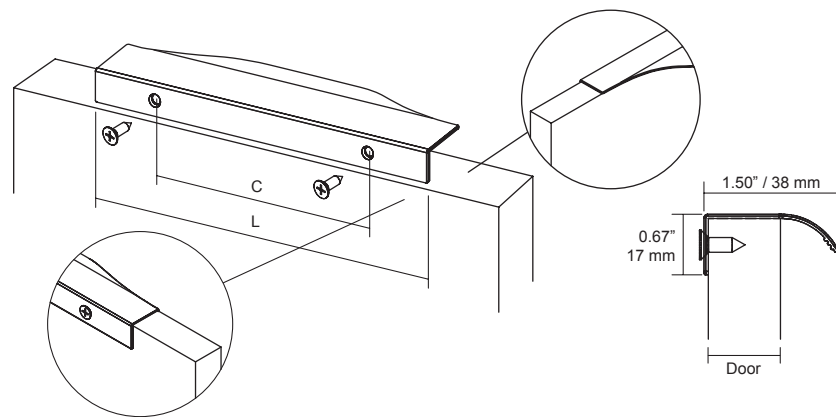

0254/0255 **NOMA** ALUMINIUM Designer: 2J Design