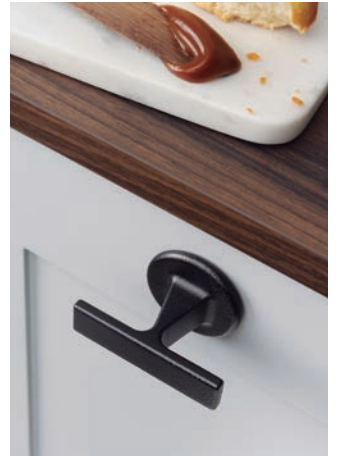

0553 **OTO** ZAMAK Designer: Bernat Llonch

ZM22		
Black textured	↓	📦
0553060ZM22	1	25
0553128ZM22	2	25