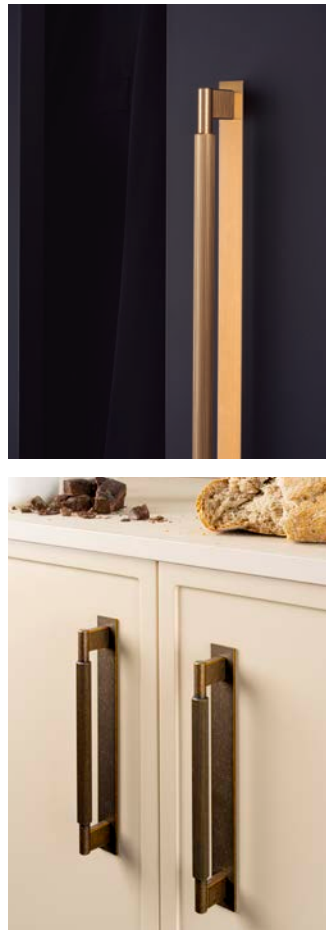

L24 Stainless steel look	L291 Brushed brass	L30 Brushed black	L623 NEW! Antique brass	C1	C2	L	Ø	↓	☐
NEW! 0588022L24	0588022L291	0588022L30	0588022L623	-	-	3.94" / 100 mm	0.87" / 22 mm	1	25	
0588070L24	0588070L291	0588070L30	0588070L623	-	-	2.76" / 70 mm	-	1	25	
0588192L24	0588192L291	0588192L30	0588192L623	7.56" / 192 mm	-	9.06" / 230 mm	-	2	25	
0588320L24	0588320L291	0588320L30	-	12.60" / 320 mm	-	14.09" / 358 mm	-	2	25	
05881178L24	05881178L291	05881178L30	-	46.38" / 1178 mm	23.19" / 589 mm	47.97" / 1216 mm	-	3	10	

	L24 Stainless stl. look	L291 Brushed brass	L30 Brushed black	L623 NEW! Rustic brass	C1	C2	L	Ø	↓	☐
NEW! 0583022L24	0583022L291	0583022L30	0583022L623	-	-	-	0.87" / 22 mm	1	25	
0583070L24	0583070L291	0583070L30	0583070L623	-	-	2.76" / 70 mm	-	1	25	Includes non-twisting tip
0583192L24	0583192L291	0583192L30	0583192L623	7.56" / 192 mm	-	8.42" / 214 mm	-	2	25	
0583320L24	0583320L291	0583320L30	-	12.60" / 320 mm	-	13.46" / 342 mm	-	2	25	
05831178L24	05831178L291	05831178L30	-	46.38" / 1178 mm	23.19" / 589 mm	47.24" / 1200 mm	-	3	10