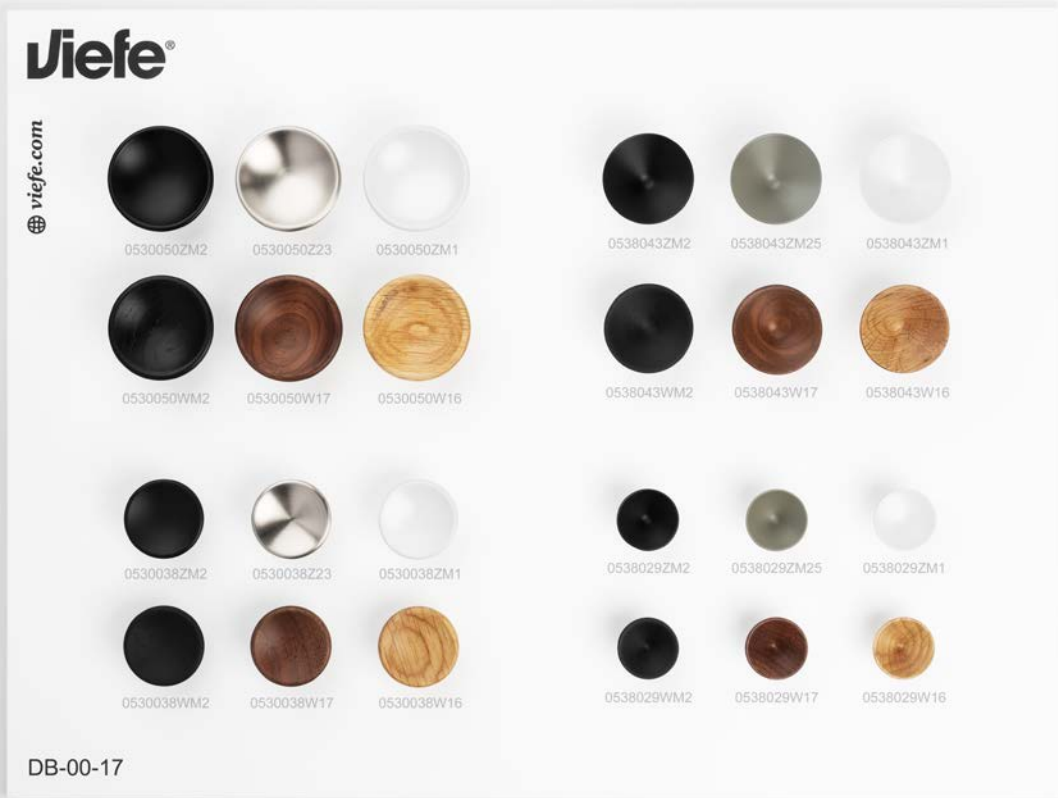

**0530
DISC**

+
View product
on pages 74 - 77
Technical info
on page 235

**0538
CONIC**

+
View product
on pages 82 - 85
Technical info
on page 236