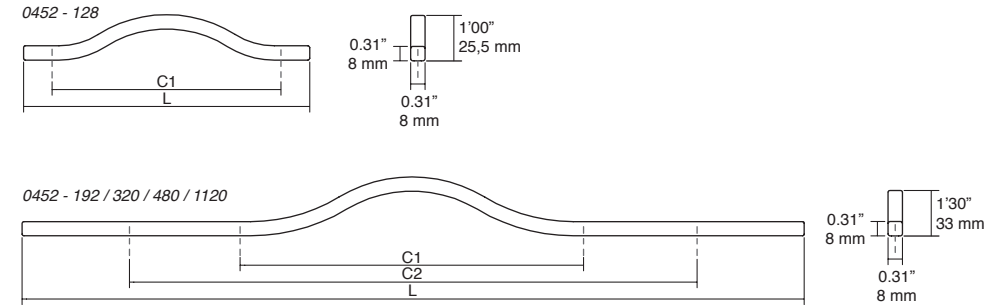

0452 **BRAVE** ALUMINIUM Designer: Viefe Studio