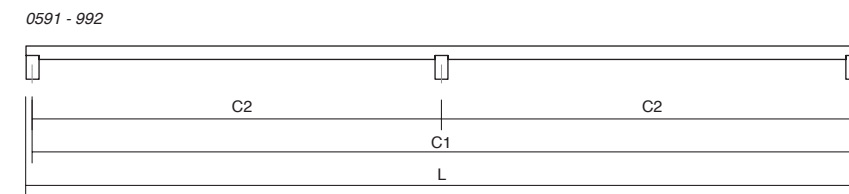

0591 **ETO** ALUMINIUM + WOOD Designer: Kaschkasch

NM2716 (LM27+W16)	NM2717 (LM27+W17)	NM2M2 (LM2+WM2)	C1	C2	L	↓	📦
Lava grey + Oak	Lava grey + Walnut	Matt black + Ash matt black lacquered					
0591160NM2716	0591160NM2717	0591160NM2M2	6.30" / 160 mm	-	6.87" / 174.6 mm	2	25
0591320NM2716	0591320NM2717	0591320NM2M2	12.60" / 320 mm	-	13.17" / 334.6 mm	2	25
0591992NM2716	0591992NM2717	0591992NM2M2	39.06" / 992 mm	19.53" / 496 mm	39.63" / 1006.6 mm	3	15