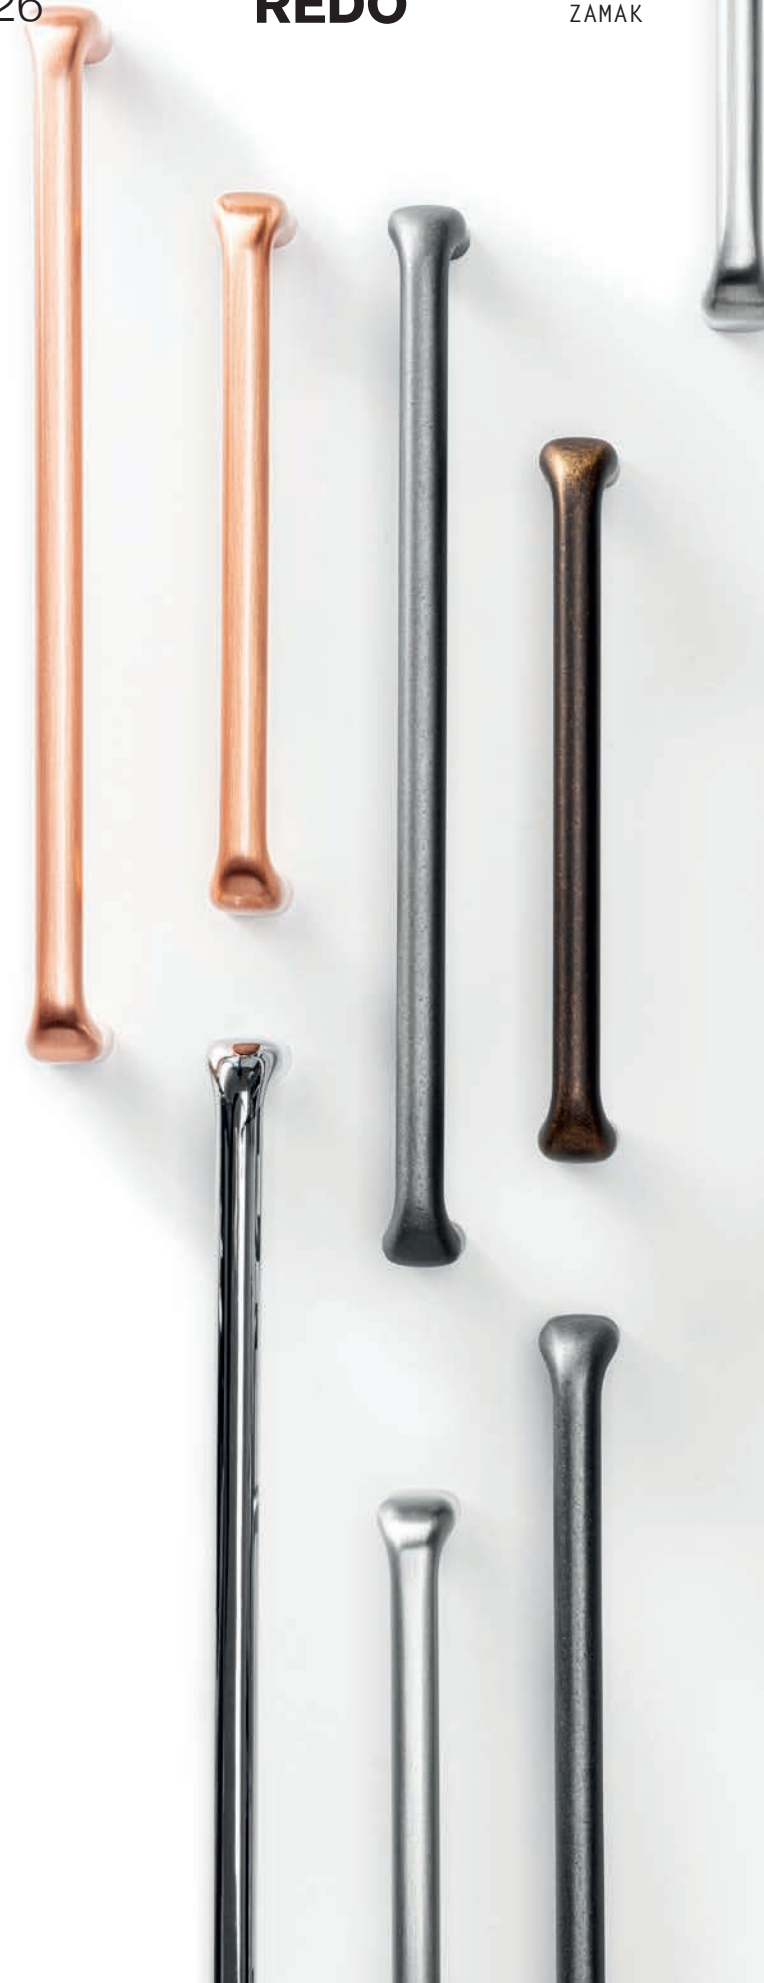

0226

**REDO**

ZAMAK

Designer: 2J Design

**Finishes**

- Antique Brass
- Polished chrome
- Brushed nickel
- Brushed copper
- Pewter

← →	o — o
5.39" / 137 mm	5.04" / 128 mm
7.91" / 201 mm	7.56" / 192 mm

Not available