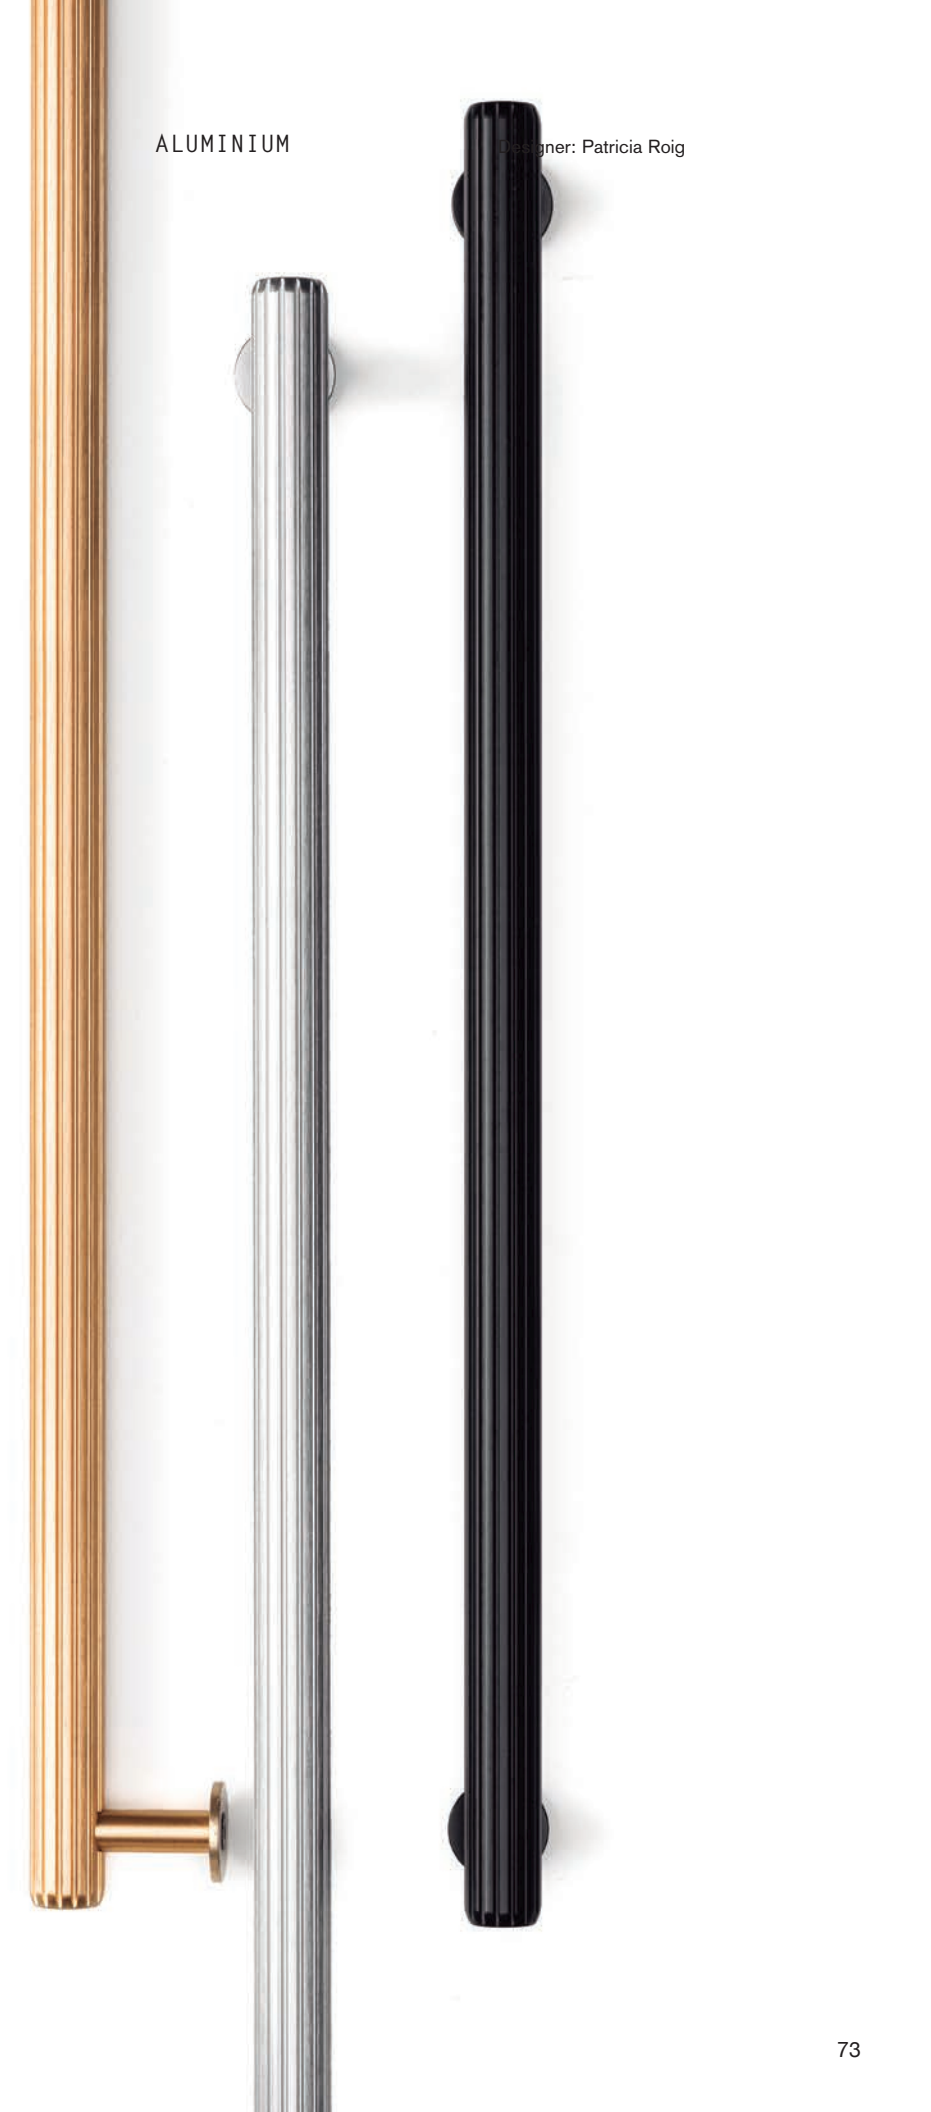

Finishes

- Stainless steel look
- Brushed brass
- Brushed black

←→	○ — ○ 1	○ — ○ 2
2.16" / 55 mm	-	-
7.48" / 190 mm	6.30" / 160 mm	
13.78" / 350 mm	12.60" / 320 mm	
20.08" / 510 mm	18.90" / 480 mm	
40.24" / 1022 mm	39.05" / 992 mm	19.53" / 496 mm

Display board on page 207

Technical info on page 234