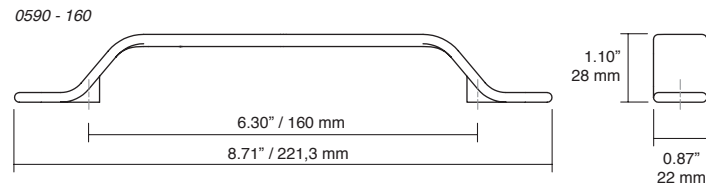

0590 **BELT** ZAMAK Designer: Kaschkasch

ZM1	ZM2	ZM25	ZM31	ZM43	ZM72	↓	📦
Matt white	Matt black	Moss grey	Green forest	Brown mocca	Red volcano		
0590022ZM1	0590022ZM2	0590022ZM25	0590022ZM31	0590022ZM43	0590022ZM72	1	25
0590160ZM1	0590160ZM2	0590160ZM25	0590160ZM31	0590160ZM43	0590160ZM72	2	25

Includes non-twisting tip