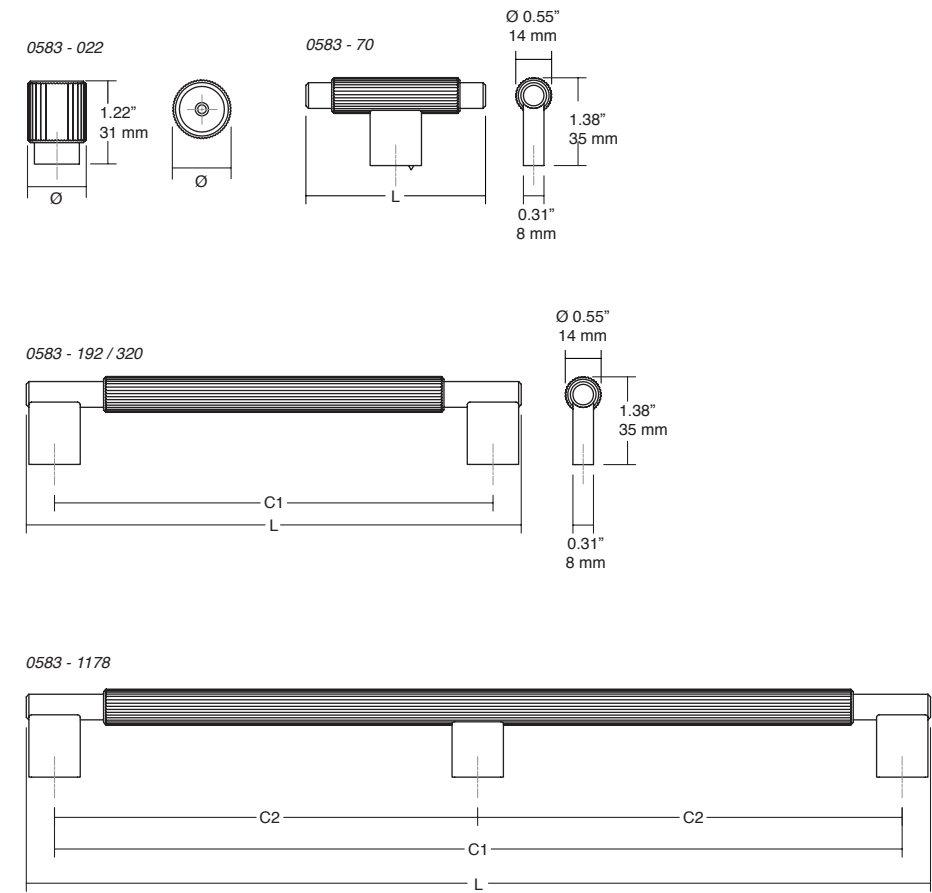

L24 Stainless steel look	L291 Brushed brass	L30 Brushed black	L623 NEW! Antique brass	C1	C2	L	Ø	↓	☐
NEW! 0588022L24	0588022L291	0588022L30	0588022L623	-	-	3.94" / 100 mm	0.87" / 22 mm	1	25	
0588070L24	0588070L291	0588070L30	0588070L623	-	-	2.76" / 70 mm	-	1	25	
0588192L24	0588192L291	0588192L30	0588192L623	7.56" / 192 mm	-	9.06" / 230 mm	-	2	25	
0588320L24	0588320L291	0588320L30	-	12.60" / 320 mm	-	14.09" / 358 mm	-	2	25	
05881178L24	05881178L291	05881178L30	-	46.38" / 1178 mm	23.19" / 589 mm	47.97" / 1216 mm	-	3	10	

	L24 Stainless stl. look	L291 Brushed brass	L30 Brushed black	L623 NEW! Rustic brass	C1	C2	L	Ø	↓	☐
NEW! 0583022L24	0583022L291	0583022L30	0583022L623	-	-	-	0.87" / 22 mm	1	25	
0583070L24	0583070L291	0583070L30	0583070L623	-	-	2.76" / 70 mm	-	1	25	Includes non-twisting tip
0583192L24	0583192L291	0583192L30	0583192L623	7.56" / 192 mm	-	8.42" / 214 mm	-	2	25	
0583320L24	0583320L291	0583320L30	-	12.60" / 320 mm	-	13.46" / 342 mm	-	2	25	
05831178L24	05831178L291	05831178L30	-	46.38" / 1178 mm	23.19" / 589 mm	47.24" / 1200 mm	-	3	10