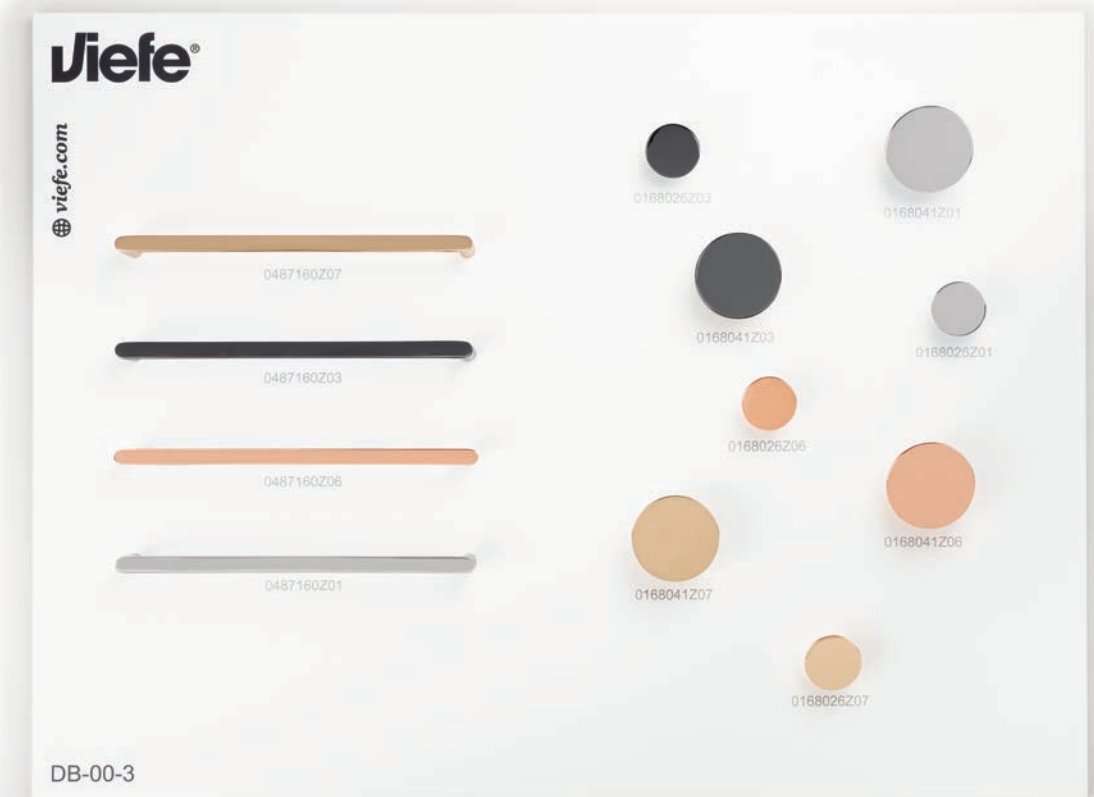

**0507  
OBLONG**

+  
View product  
on pages 132 - 133  
Technical info  
on page 242

**0452  
BRAVE**

+  
View product  
on pages 170 - 171  
Technical info  
on page 249

**0444  
PEAK**

+  
View product  
on pages 171 - 173  
Technical info  
on page 251

**0430  
GRAF MINI**

+  
View product  
on pages 148 - 149  
Technical info  
on page 245

**0486  
GRAF BIG**

+  
View product  
on pages 142 - 147  
Technical info  
on page 246

**0109  
GRAF**

+  
View product  
on pages 150 - 151  
Technical info  
on page 246

**Viefe**<sup>®</sup>

**TECH-  
NICAL  
*Info***

0590 **BELT** ZAMAK Designer: Kaschkasch

ZM1	ZM2	ZM25	ZM31	ZM43	ZM72	↓	📦
Matt white	Matt black	Moss grey	Green forest	Brown mocca	Red volcano		
0590022ZM1	0590022ZM2	0590022ZM25	0590022ZM31	0590022ZM43	0590022ZM72	1	25
0590160ZM1	0590160ZM2	0590160ZM25	0590160ZM31	0590160ZM43	0590160ZM72	2	25