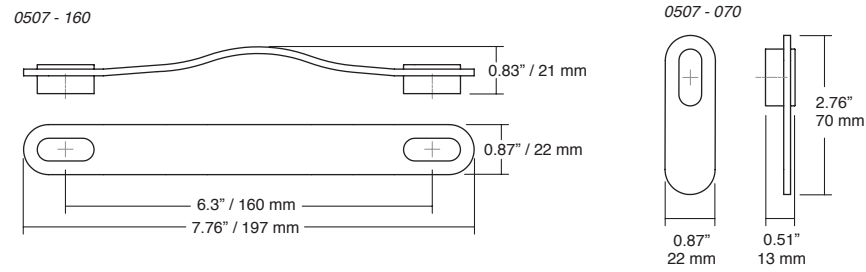

0507 **OBLONG** LEATHER / ZAMAK Designer: Frank Person

	P26	P36	P99		
Z01 Polished chrome	0507070P2601	0507070P3601	0507070P9901	1	25
Z01 Polished chrome	0507160P2601	0507160P3601	0507160P9901	2	25
Z28 Brushed gold	0507070P2628	0507070P3628	0507070P9928	1	25
Z28 Brushed gold	0507160P2628	0507160P3628	0507160P9928	2	25
Z31 Brushed grey	0507070P2631	0507070P3631	0507070P9931	1	25
Z31 Brushed grey	0507160P2631	0507160P3631	0507160P9931	2	25
ZM1 Matt white	0507070P26M1	-	-	1	25
ZM1 Matt white	0507160P26M1	-	-	2	25
ZM2 Matt black	0507070P26M2	0507070P36M2	0507070P99M2	1	25
ZM2 Matt black	0507160P26M2	0507160P36M2	0507160P99M2	2	25