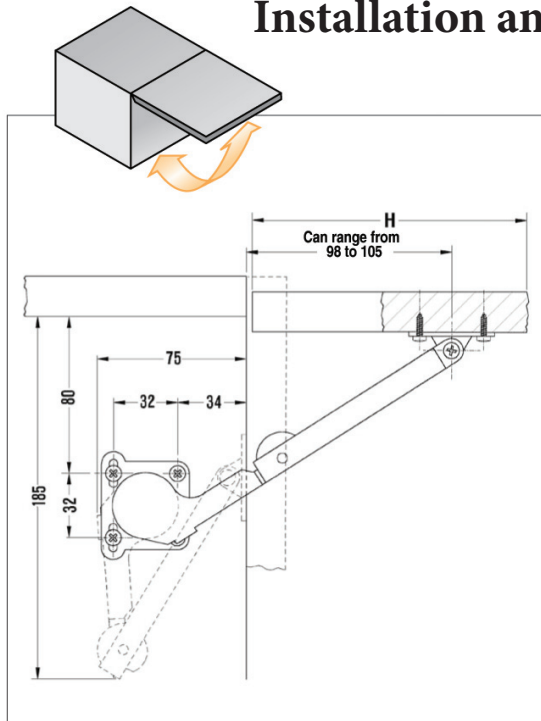

MARATHON FASTENERS FH HARDWARE

Soft-Close Lift Stay for Wood Doors

- ✓ Available Left and Right Handed
- ✓ Provides 90° upward opening
- ✓ Steel and zinc alloy, nickel plated
- ✓ Can adjust tension on closing action with adjustment screw
- ✓ We recommend two per door for standard applications

Infinity
Softclosing Systems by **MARATHON FH**

Installation and Specifications

Load Capacity and Door Height

| Part Num. | Door Type | Side | Case |
|-------------|-----------|-------|------|
| 7928-600W-L | Wood | Left | 10 |
| 7928-600W-R | Wood | Right | 10 |