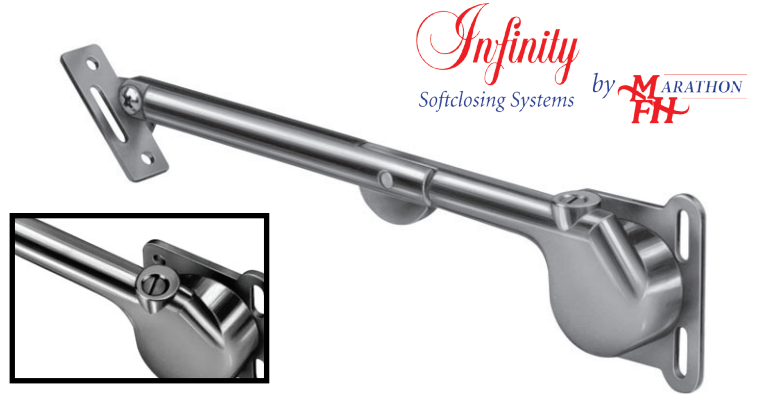

MARATHON FASTENERS FH HARDWARE

Soft-Close Lift Stay for Wood Doors

- ✓ Available Left and Right Handed
- ✓ Provides 90° upward opening
- ✓ Steel and zinc alloy, nickel plated
- ✓ Can adjust tension on closing action with adjustment screw
- ✓ We recommend two per door for standard applications

Infinity
Softclosing Systems by **MARATHON FH**

Installation and Specifications

Load Capacity and Door Height

| Part Num. | Door Type | Side | Case |
|-------------|-----------|-------|------|
| 7928-600W-L | Wood | Left | 10 |
| 7928-600W-R | Wood | Right | 10 |