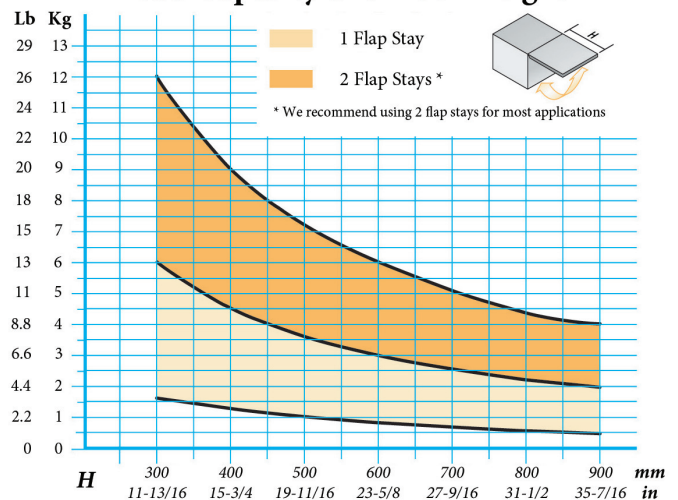

MARATHON FASTENERS FH HARDWARE

Soft-Close Lift Stay for Wood Doors

- ✓ Available Left and Right Handed
- ✓ Provides 90° upward opening
- ✓ Steel and zinc alloy, nickel plated
- ✓ Can adjust tension on closing action with adjustment screw
- ✓ We recommend two per door for standard applications

Infinity
Softclosing Systems by **MARATHON FH**

Installation and Specifications

Load Capacity and Door Height

| Part Num. | Door Type | Side | Case |
|-------------|-----------|-------|------|
| 7928-600W-L | Wood | Left | 10 |
| 7928-600W-R | Wood | Right | 10 |