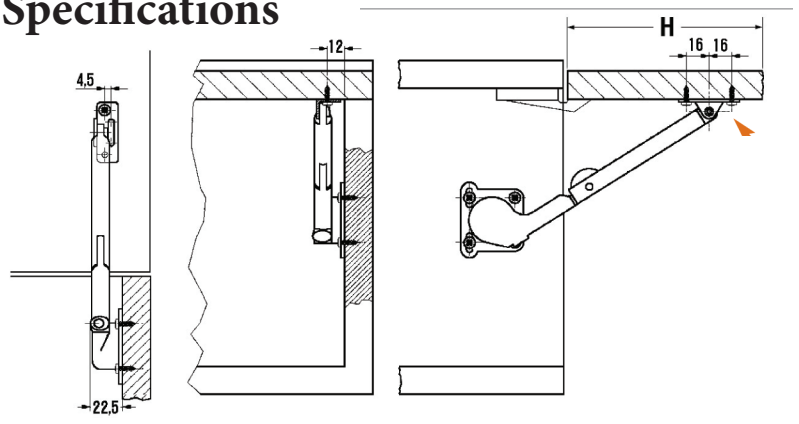

MARATHON FASTENERS FH HARDWARE

Soft-Close Lift Stay for Wood Doors

- ✓ Available Left and Right Handed
- ✓ Provides 90° upward opening
- ✓ Steel and zinc alloy, nickel plated
- ✓ Can adjust tension on closing action with adjustment screw
- ✓ We recommend two per door for standard applications

Infinity
Softclosing Systems by **MARATHON FH**

Installation and Specifications

Load Capacity and Door Height

| Part Num. | Door Type | Side | Case |
|-------------|-----------|-------|------|
| 7928-600W-L | Wood | Left | 10 |
| 7928-600W-R | Wood | Right | 10 |