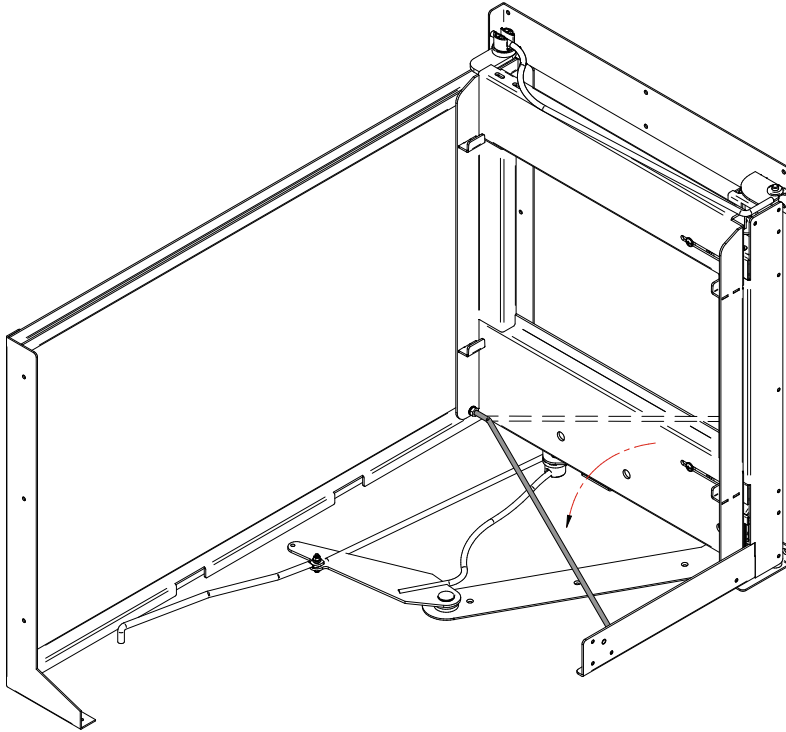

Wire Smart Corner

Product Features

The Smart Corner by Vibo Italy is a premium blind corner pullout. Both door and inner baskets feature soft-close.

- For 900mm (36") blind corners with a 450mm (18") door
- Soft-Close on door close and on internal full-extension baskets
- Order for left or right direction opening
- Load capacity: Inner: 20kg (44lbs) Door: 10kg (22lbs)

Complete Kit, Left Open

Description	Part#
W x H x D 849 x 586 x 489mm (33 7/16 x 23 1/16 x 19 1/4")	041-VSCL

Complete Kit, Right Open

Description	Part#
W x H x D 849 x 586 x 489mm (33 7/16 x 23 1/16 x 19 1/4")	041-VSCR

6. x1

7. x18

8. x2

9. x2

10. x1

11. x1

12. x19

Step #1

Step #2

Step #3

Step #4

Step #5

Step #6

Step #7

Optional