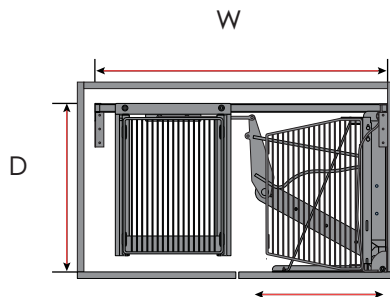

Wire Smart Corner

Product Features

The Smart Corner by Vibo Italy is a premium blind corner pullout. Both door and inner baskets feature soft-close.

- For 900mm (36") blind corners with a 450mm (18") door
- Soft-Close on door close and on internal full-extension baskets
- Order for left or right direction opening
- Load capacity: Inner: 20kg (44lbs) Door: 10kg (22lbs)

Complete Kit, Left Open

Description	Part#
W x H x D 849 x 586 x 489mm (33 7/16 x 23 1/16 x 19 1/4")	041-VSCL

Complete Kit, Right Open

Description	Part#
W x H x D 849 x 586 x 489mm (33 7/16 x 23 1/16 x 19 1/4")	041-VSCR

Minimum Interior Cabinet Dimensions

W x H x D 849 x 586 x 489mm (33 7/16 x 23 1/16 x 19 1/4")

What's In The Box

1. x1

2. x1

3. x1

4. x1

5. x1

6. x1

7. x18

8. x2

9. x2

10. x1

11. x1

12. x19

Step #1