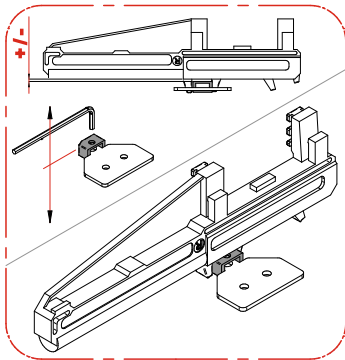

Wire Smart Corner

Product Features

The Smart Corner by Vibo Italy is a premium blind corner pullout. Both door and inner baskets feature soft-close.

- For 900mm (36") blind corners with a 450mm (18") door
- Soft-Close on door close and on internal full-extension baskets
- Order for left or right direction opening
- Load capacity: Inner: 20kg (44lbs) Door: 10kg (22lbs)

Complete Kit, Left Open

Description	Part#
W x H x D 849 x 586 x 489mm (33 7/16 x 23 1/16 x 19 1/4")	041-VSCL

Complete Kit, Right Open

Description	Part#
W x H x D 849 x 586 x 489mm (33 7/16 x 23 1/16 x 19 1/4")	041-VSCR

6. x1

7. x18

8. x2

9. x2

10. x1

11. x1

12. x19

Step #1

Step #2

Step #3

Step #4

Step #5

Step #6

Step #7

Optional