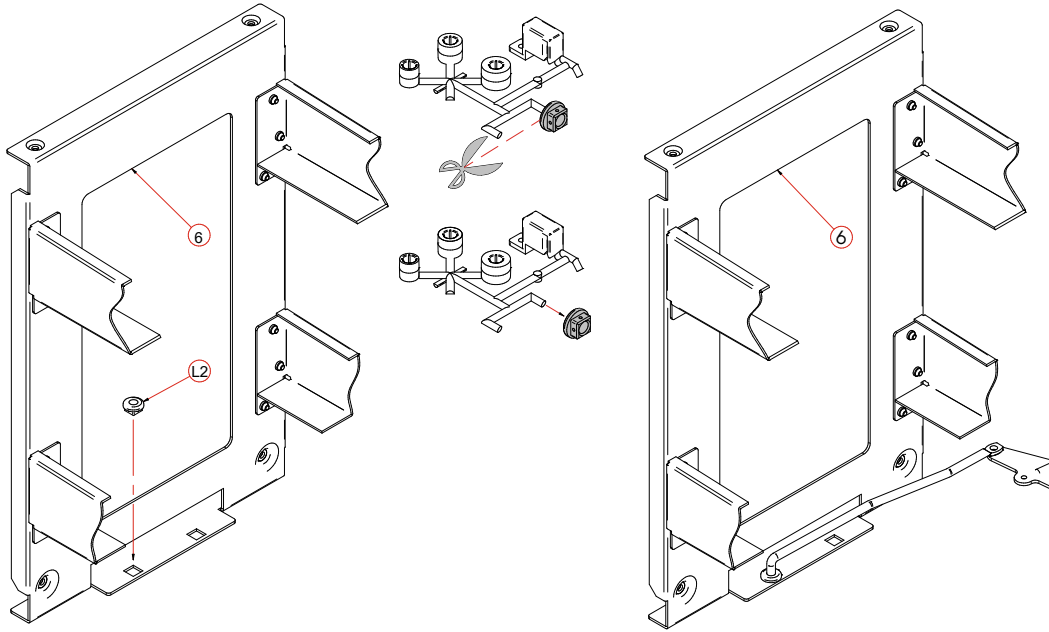

Wire Smart Corner

Product Features

The Smart Corner by Vibo Italy is a premium blind corner pullout. Both door and inner baskets feature soft-close.

- For 900mm (36") blind corners with a 450mm (18") door
- Soft-Close on door close and on internal full-extension baskets
- Order for left or right direction opening
- Load capacity: Inner: 20kg (44lbs) Door: 10kg (22lbs)

6. x1

7. x18

8. x2

9. x2

10. x1

11. x1

12. x19

Step #1

Step #2

Step #3

Step #4

Step #5

Step #6

Step #7

Optional