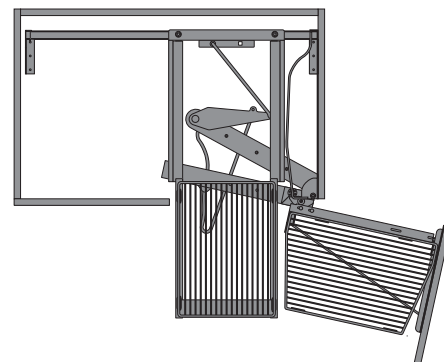

Minimum Interior Cabinet Dimensions

W x H x D 849 x 586 x 489mm (33 7/16 x 23 1/16 x 19 1/4")