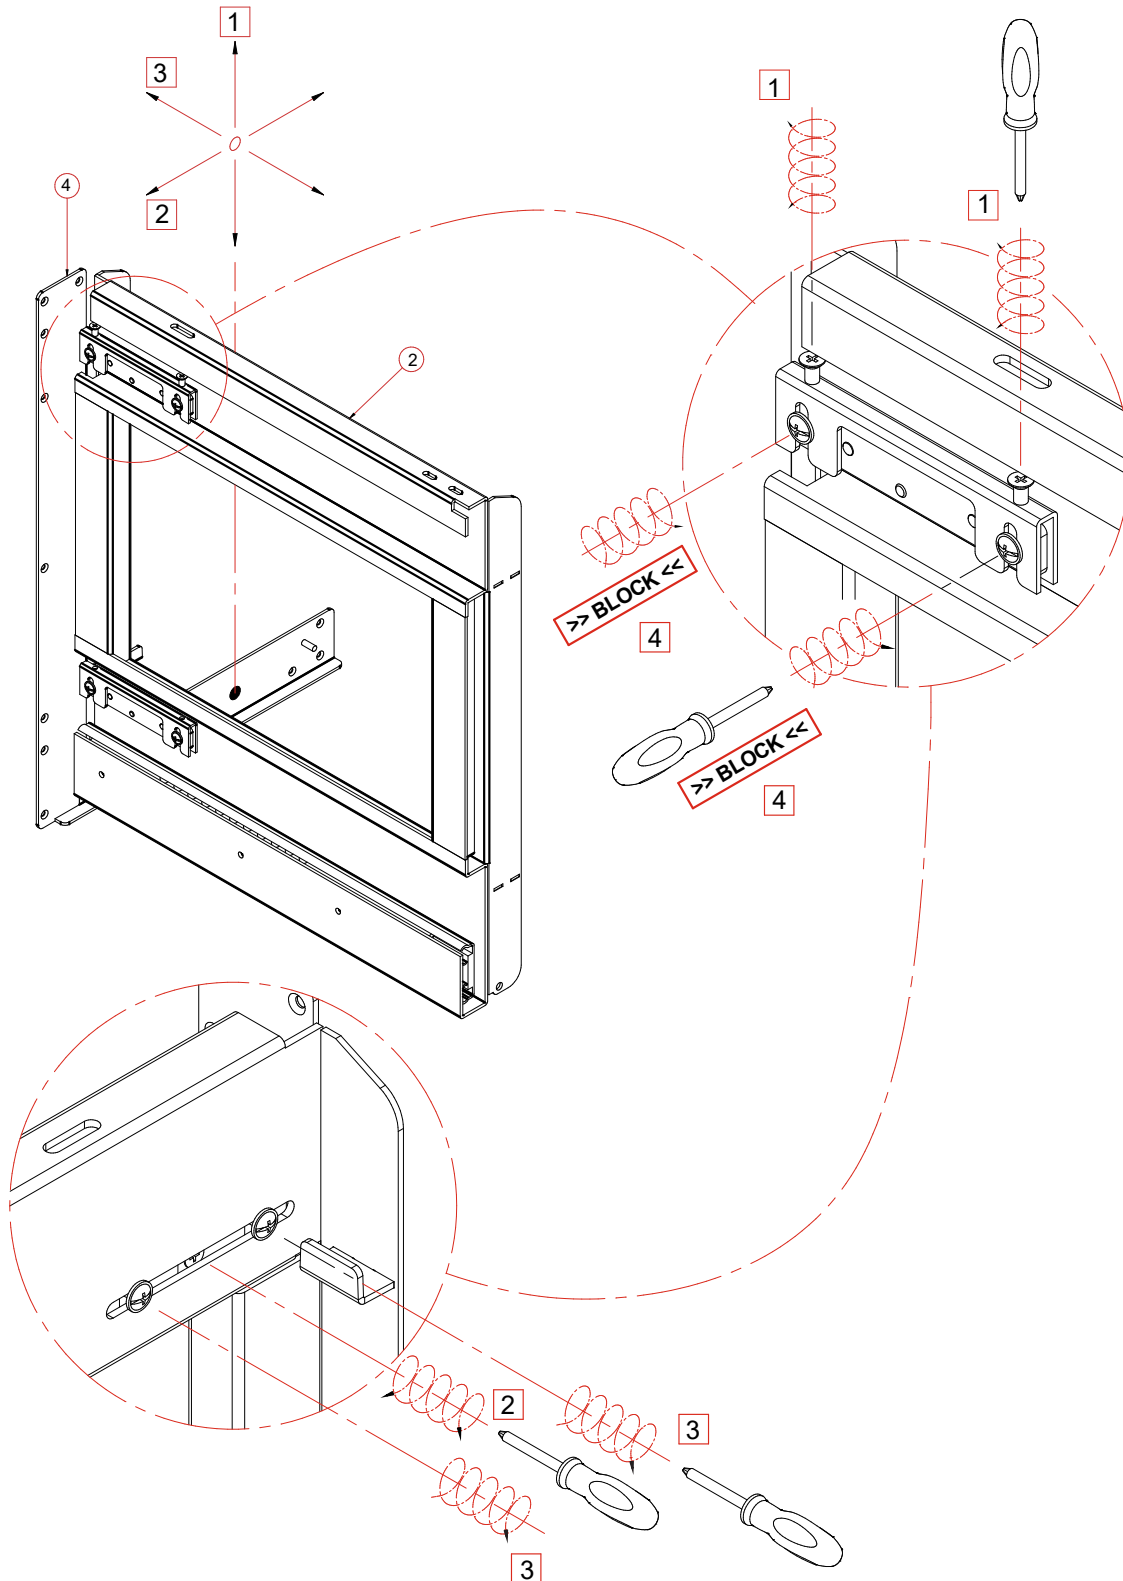

Wire Smart Corner

Product Features

The Smart Corner by Vibo Italy is a premium blind corner pullout. Both door and inner baskets feature soft-close.

- For 900mm (36") blind corners with a 450mm (18") door
- Soft-Close on door close and on internal full-extension baskets
- Order for left or right direction opening
- Load capacity: Inner: 20kg (44lbs) Door: 10kg (22lbs)

Complete Kit, Left Open

Description	Part#
W x H x D 849 x 586 x 489mm (33 7/16 x 23 1/16 x 19 1/4")	041-VSCL

Complete Kit, Right Open

Description	Part#
W x H x D 849 x 586 x 489mm (33 7/16 x 23 1/16 x 19 1/4")	041-VSCR

6. x1

7. x18

8. x2

9. x2

10. x1

11. x1

12. x19

Step #1

Step #2

Step #3

Step #4

Step #5

Step #6

Step #7

Optional