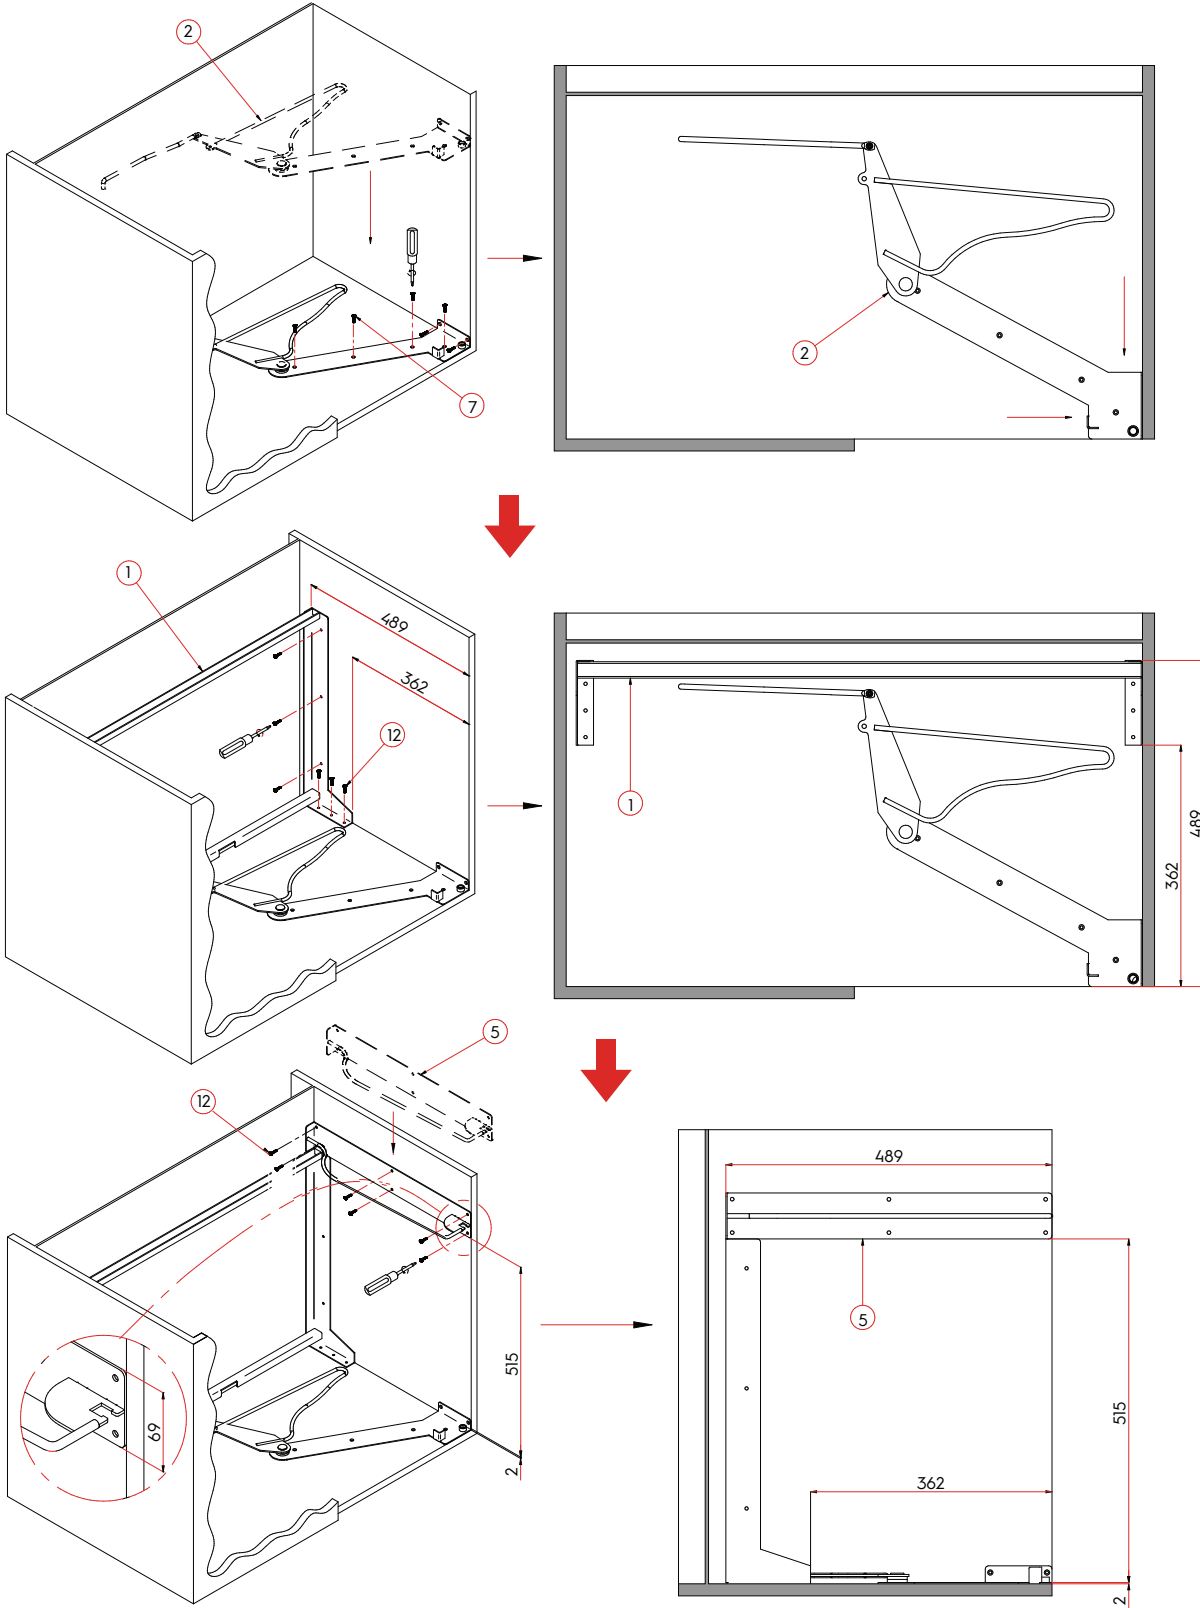

Wire Smart Corner

Product Features

The Smart Corner by Vibo Italy is a premium blind corner pullout. Both door and inner baskets feature soft-close.

- For 900mm (36") blind corners with a 450mm (18") door
- Soft-Close on door close and on internal full-extension baskets
- Order for left or right direction opening
- Load capacity: Inner: 20kg (44lbs) Door: 10kg (22lbs)

Complete Kit, Left Open

Description	Part#
W x H x D 849 x 586 x 489mm (33 7/16 x 23 1/16 x 19 1/4")	041-VSCL

Complete Kit, Right Open

Description	Part#
W x H x D 849 x 586 x 489mm (33 7/16 x 23 1/16 x 19 1/4")	041-VSCR

Minimum Interior Cabinet Dimensions

W x H x D 849 x 586 x 489mm (33 7/16 x 23 1/16 x 19 1/4")

What's In The Box

1. x1

2. x1

3. x1

4. x1

5. x1

6. x1

7. x18

8. x2

9. x2

10. x1

11. x1

12. x19

Step #1