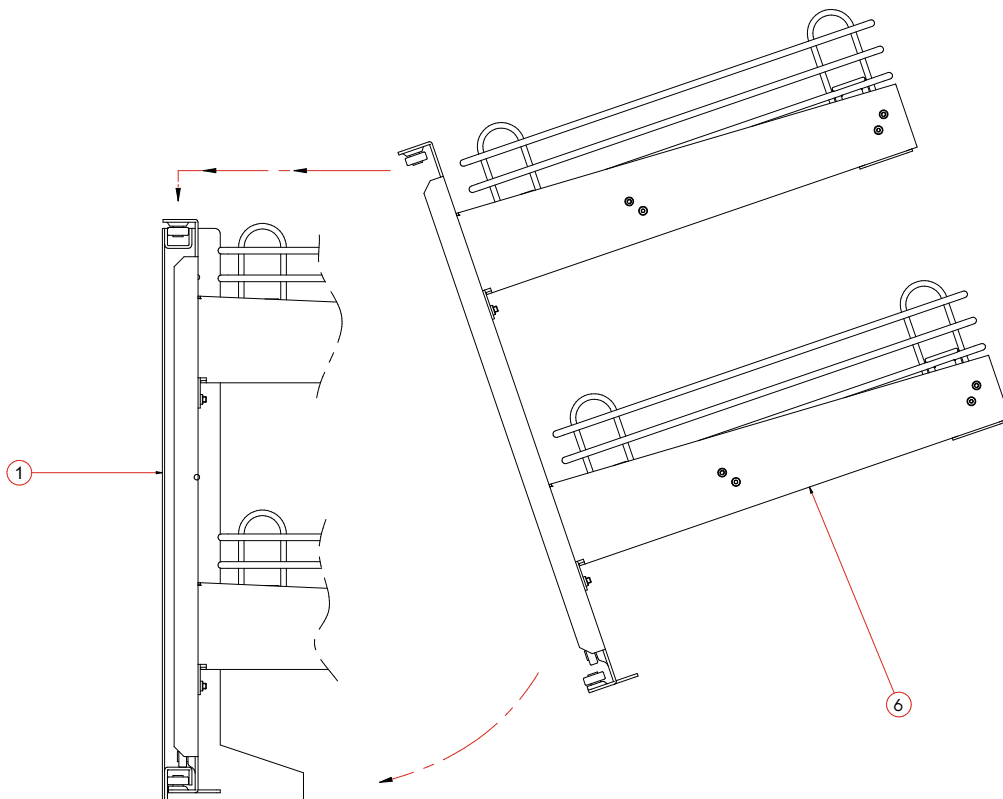

Wire Smart Corner

Product Features

The Smart Corner by Vibo Italy is a premium blind corner pullout. Both door and inner baskets feature soft-close.

- For 900mm (36") blind corners with a 450mm (18") door
- Soft-Close on door close and on internal full-extension baskets
- Order for left or right direction opening
- Load capacity: Inner: 20kg (44lbs) Door: 10kg (22lbs)

Complete Kit, Left Open

Description	Part#
W x H x D 849 x 586 x 489mm (33 7/16 x 23 1/16 x 19 1/4")	041-VSCL

Complete Kit, Right Open

Description	Part#
W x H x D 849 x 586 x 489mm (33 7/16 x 23 1/16 x 19 1/4")	041-VSCR

6. x1

7. x18

8. x2

9. x2

10. x1

11. x1

12. x19

Step #1

Step #2

Step #3

Step #4

Step #5

Step #6

Step #7

Optional