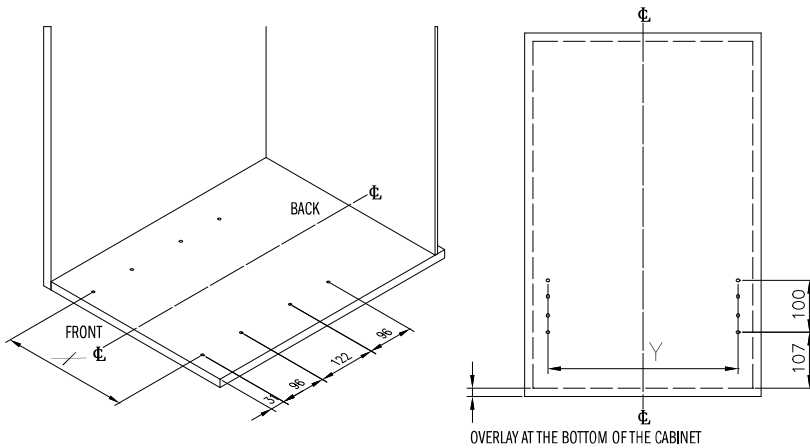

Single Bin Ordering Guide and Lid Chart

Bin#	Capacity	Dimensions W x D x H	Lid	Lid with Filters*
041-SWB-8-AG-KIT	8L	225mm x 150mm x 340mm (8 7/8" x 5 7/8" x 13 3/8")	041-SWBL-8-AG	041-SWBLF-8-AG
041-SWB-15-AG-KIT	15L	227mm x 227mm x 340mm (8 15/16" x 8 15/16" x 13 3/8")	041-SWBL-15-AG	041-SWBLF-15-AG
041-SWB-18-AG-KIT	18L	302mm x 227mm x 340mm (11 7/8" x 8 15/16" x 13 3/8")	041-SWBL-18-AG	041-SWBLF-18-AG
041-SWB-24-AG-KIT	24L	302mm x 227mm x 440mm (11 7/8" x 8 15/16" x 17 3/8")	041-SWBL-24-AG	041-SWBLF-24-AG
041-SWB-29-AG-KIT	29L	302mm x 227mm x 530mm (11 7/8" x 8 15/16" x 20 7/8")	041-SWBL-29-AG	041-SWBLF-29-AG
041-SWB-35-AG-KIT	35L	372mm x 227mm x 530mm (14 5/8" x 8 15/16" x 20 7/8")	041-SWBL-35-AG	--

*one set of filters included

Description	Product#
Replacement Filters (set of two)	041-SWBLF

SpaceBin Installation Dimensions