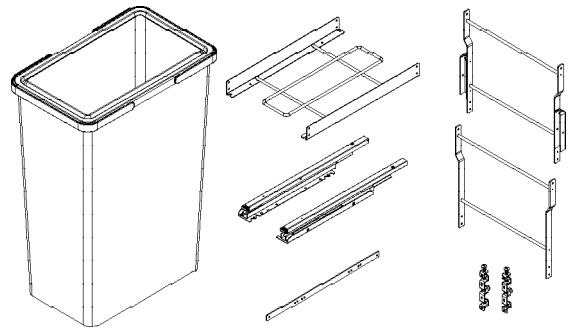

**M-Series SpaceBin**

**Product Features**

The M-Series SpaceBin is an ideal pullout waste storage system for the average home. Five widths plus two and four bin combinations offer multiple solutions for the most popular base cabinet sizes. An adjustable door mount adds a level of clean sophistication to this highly functional kitchen accessory.

- Optional lids with or without odour filters
- Bottom mounted waste unit with synchronized soft-close slides
- Five widths: 12, 15, 18, 21 and 24 inch
- Available in 2 bin or 4 bin configurations
- Door Adjustment: height +/- 8mm, lateral +/- 3mm, tilt +/- 3 degrees
- Assembled unit height: 400mm - 590mm
- Anthracite finish
- Load Capacity: 60kg (132lbs)

**What's In the Box**

- Slide
- Door brackets
- Frame
- Bins
- Mounting screws

**Complete Kit Ordering Guide**

Width	Capacity	Dimensions W x D x H	Kit#
12"	18L + 8L	254mm x 525mm x 400mm (10" x 20 1/16" x 15 3/4")	041-SBM12-26-AG
	15L + 15L	254mm x 525mm x 400mm (10" x 20 1/16" x 15 3/4")	041-SBM12-30-AG
	24L + 8L	254mm x 525mm x 500mm (10" x 20 1/16" x 19 1/16")	041-SBM12-32-AG
	29L + 8L	254mm x 525mm x 590mm (10" x 20 1/16" x 23 1/4")	041-SBM12-37-AG
15"	18L + 18L	326mm x 525mm 400mm (12 13/16" x 20 1/16" x 15 3/4")	041-SBM15-36-AG
	24L + 24L	326mm x 525mm 500mm (12 13/16" x 20 1/16" x 19 1/16")	041-SBM15-48-AG
	29L + 29L	326mm x 525mm 590mm (12 13/16" x 20 1/16" x 23 1/4")	041-SBM15-58-AG
18"	24L + 24L	384mm x 525mm x 500mm (15 1/8" x 20 1/16" x 19 1/16")	041-SBM18-48-AG
	35L + 35L	384mm x 525mm x 590mm (15 1/8" x 20 1/16" x 23 1/4")	041-SBM18-70-AG
21"	18L + 18L + 8L + 8L	470mm x 525mm x 400mm (18 1/2" x 20 1/16" x 15 3/4")	041-SBM21-52-AG
	24L + 24L + 8L + 8L	470mm x 525mm x 500mm (18 1/2" x 20 1/16" x 19 1/16")	041-SBM21-64-AG
	29L + 29L + 8L + 8L	470mm x 525mm x 590mm (18 1/2" x 20 1/16" x 23 1/4")	041-SBM21-74-AG
24"	35L + 35L + 8L + 8L	534mm x 525mm x 590mm (20 1/16" x 20 1/16" x 23 1/4")	041-SBM24-86-AG