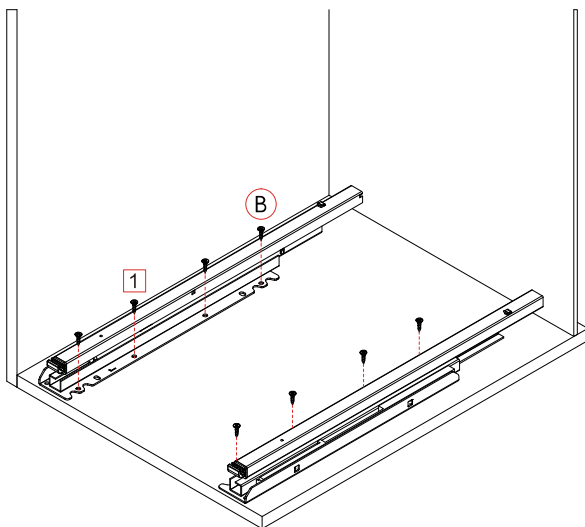

Step #3

Installation Step #1