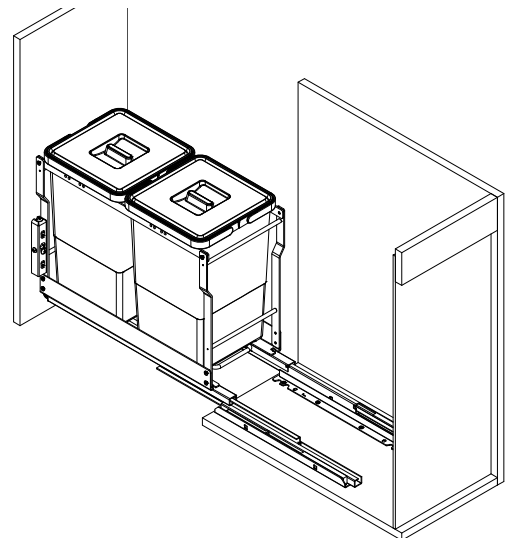

**M-Series SpaceBin**

**Product Features**

The M-Series SpaceBin is an ideal pullout waste storage system for the average home. Five widths plus two and four bin combinations offer multiple solutions for the most popular base cabinet sizes. An adjustable door mount adds a level of clean sophistication to this highly functional kitchen accessory.

### Step #2

Step #3

Step #4

Step #5

Final Installation (without top bracket) Step #6.1 041-SBM12-26-AG and 041-SBM12-30-AG

Step #6.1 041-SBM15-36-AG, 041-SBM15-48-AG and 041-SBM15-58-AG

Step #6.1 041-SBM18-70-AG