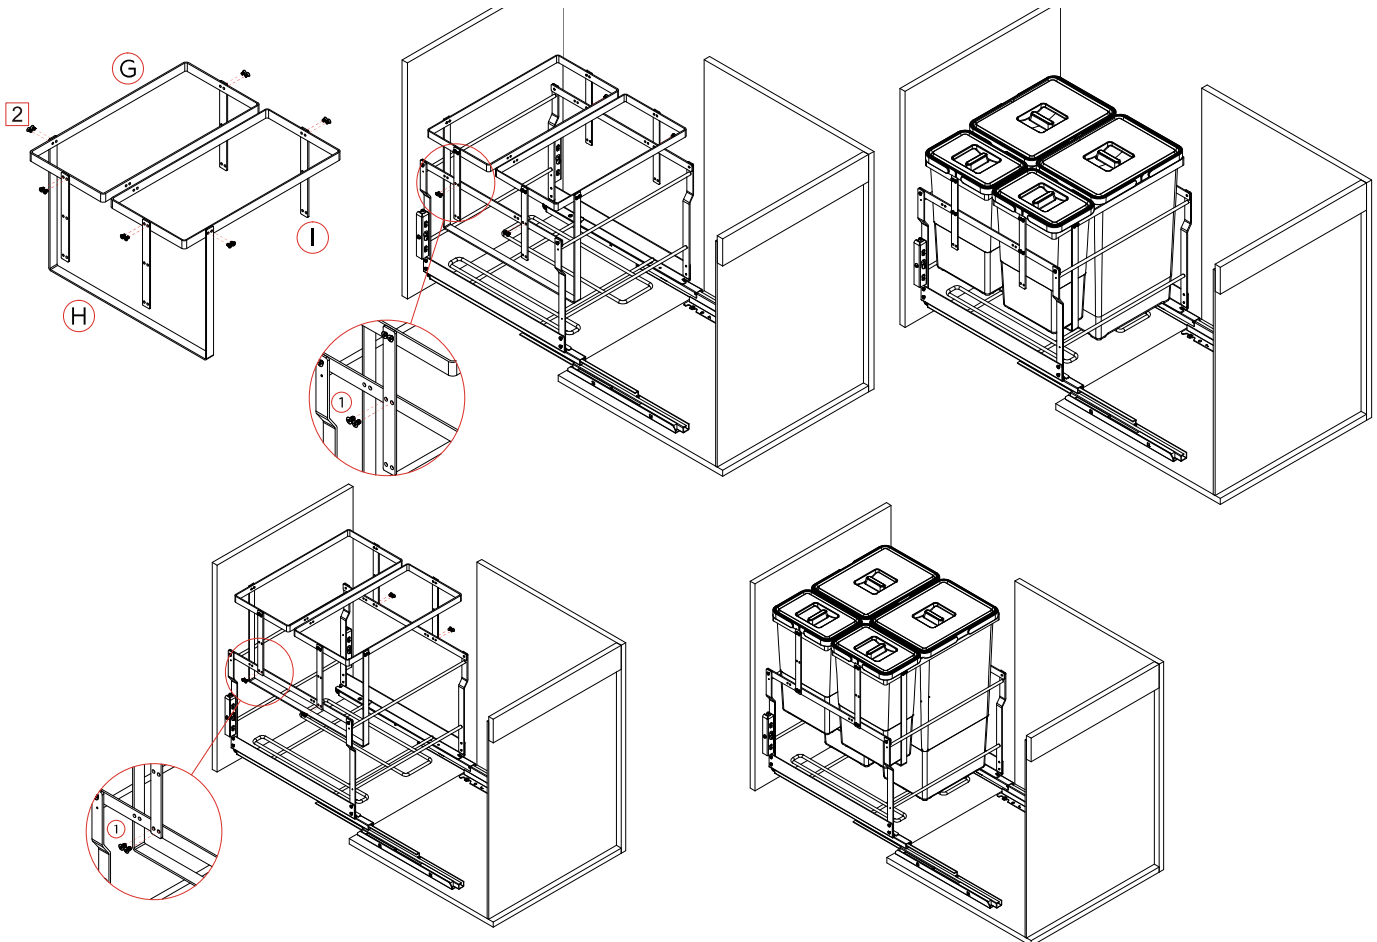

Step #6.2 041-SBM21-64-AG and 041-SBM21-74-AG