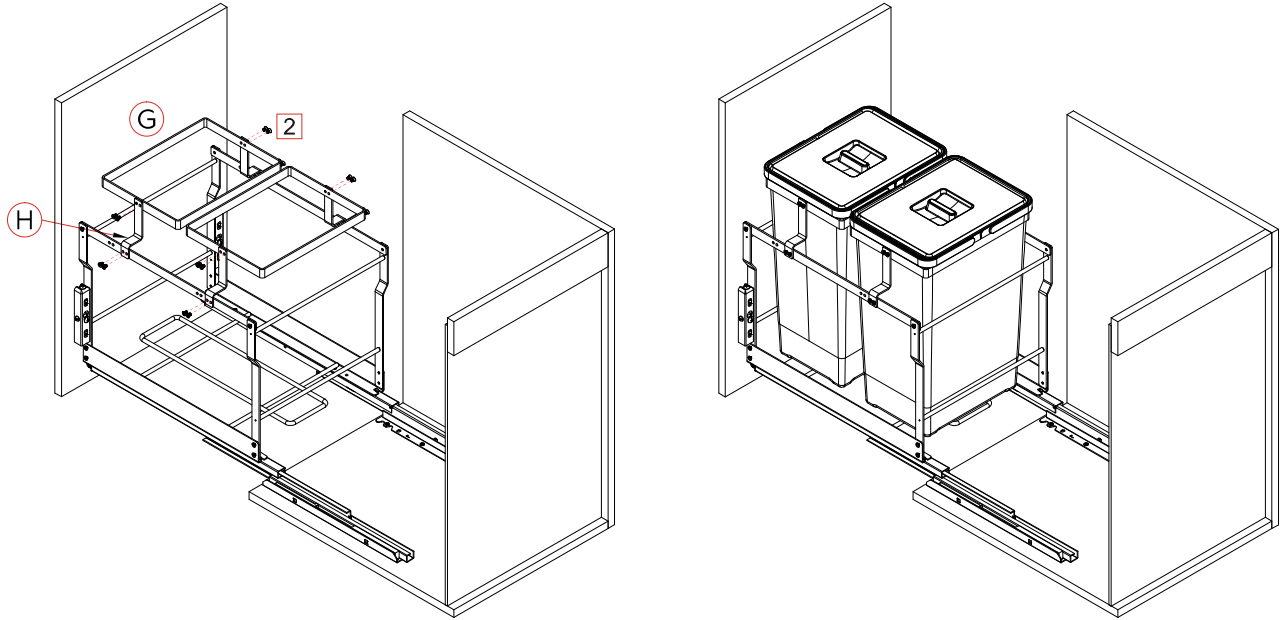

Step #6.2 041-SBM18-48-AG