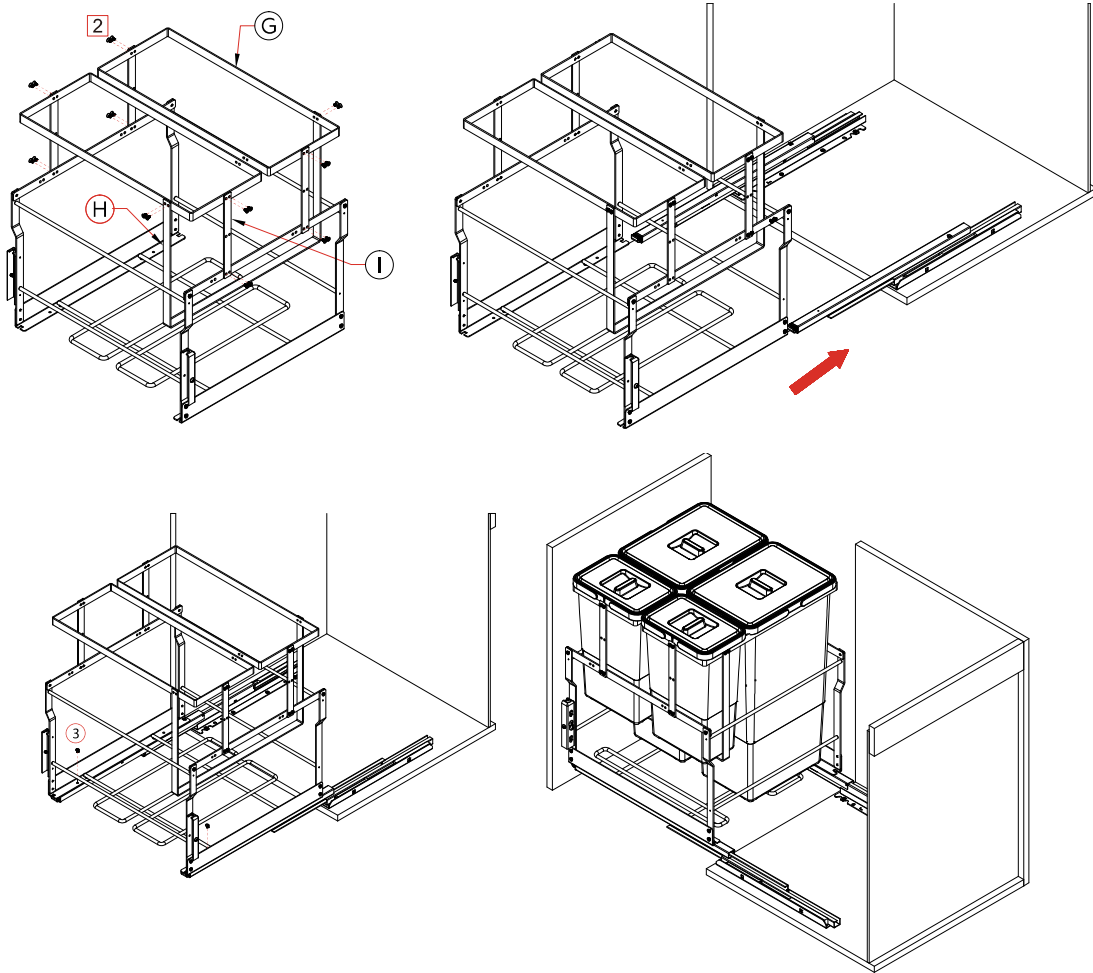

Step #6.2 041-SBM24-86-AG