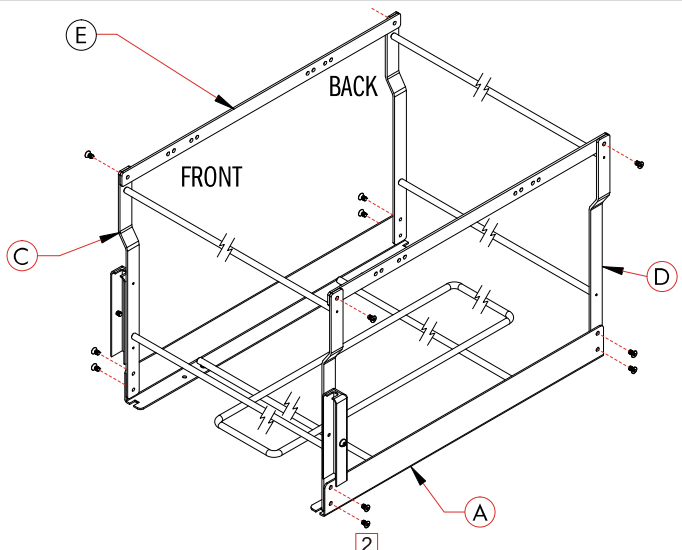

Step #4

Step #2