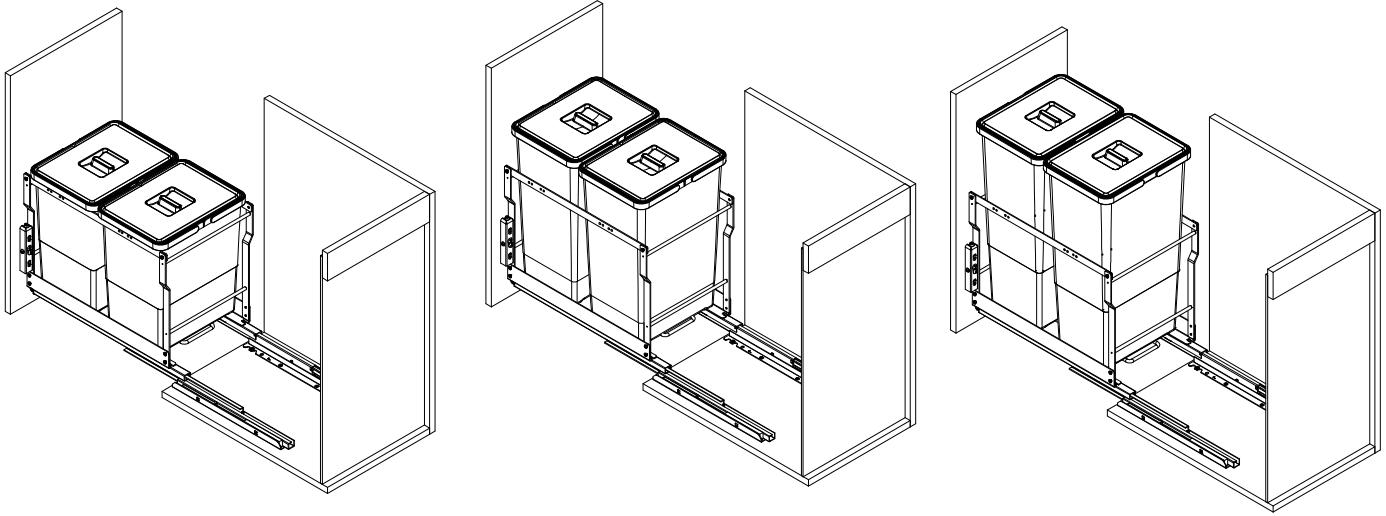

**M-Series SpaceBin**

**Product Features**

The M-Series SpaceBin is an ideal pullout waste storage system for the average home. Five widths plus two and four bin combinations offer multiple solutions for the most popular base cabinet sizes. An adjustable door mount adds a level of clean sophistication to this highly functional kitchen accessory.

### Step #2

Step #3

Step #4

Step #5

Final Installation (without top bracket) Step #6.1 041-SBM12-26-AG and 041-SBM12-30-AG

Step #6.1 041-SBM15-36-AG, 041-SBM15-48-AG and 041-SBM15-58-AG

Step #6.1 041-SBM18-70-AG