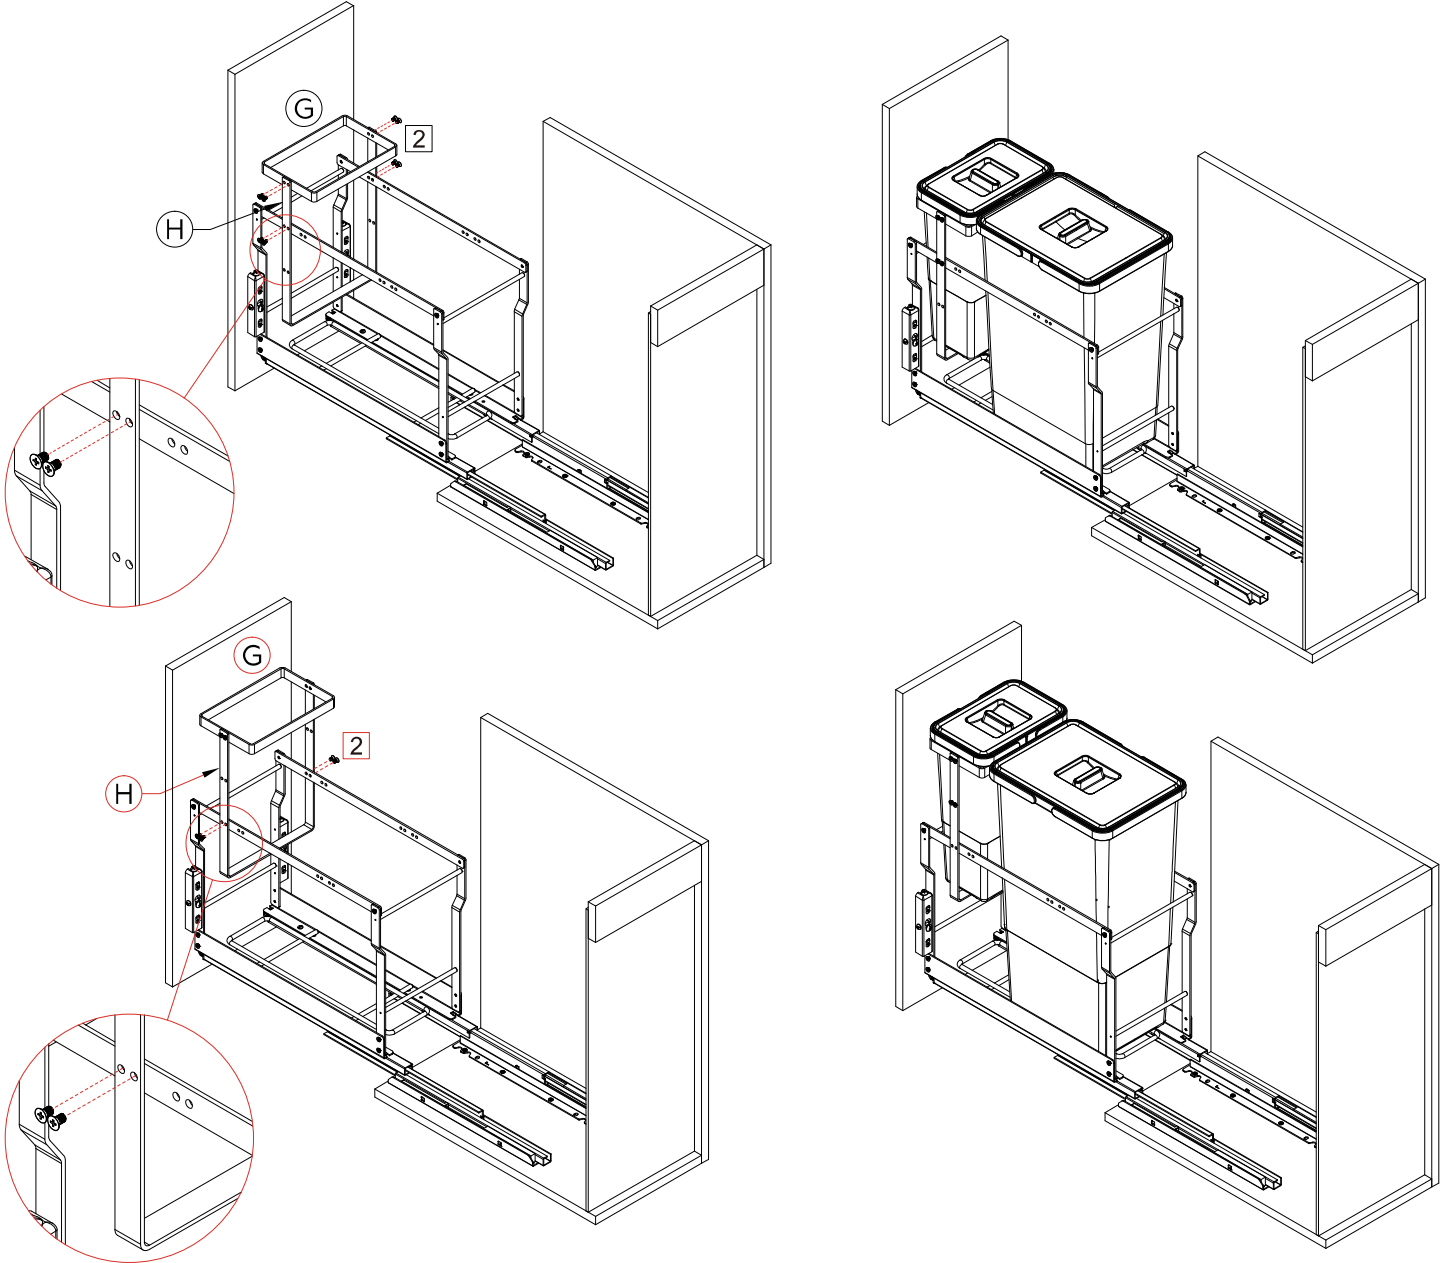

Final Installation (with top bracket) Step #6.2 041-SBM12-32-AG and 041-SBM12-37-AG