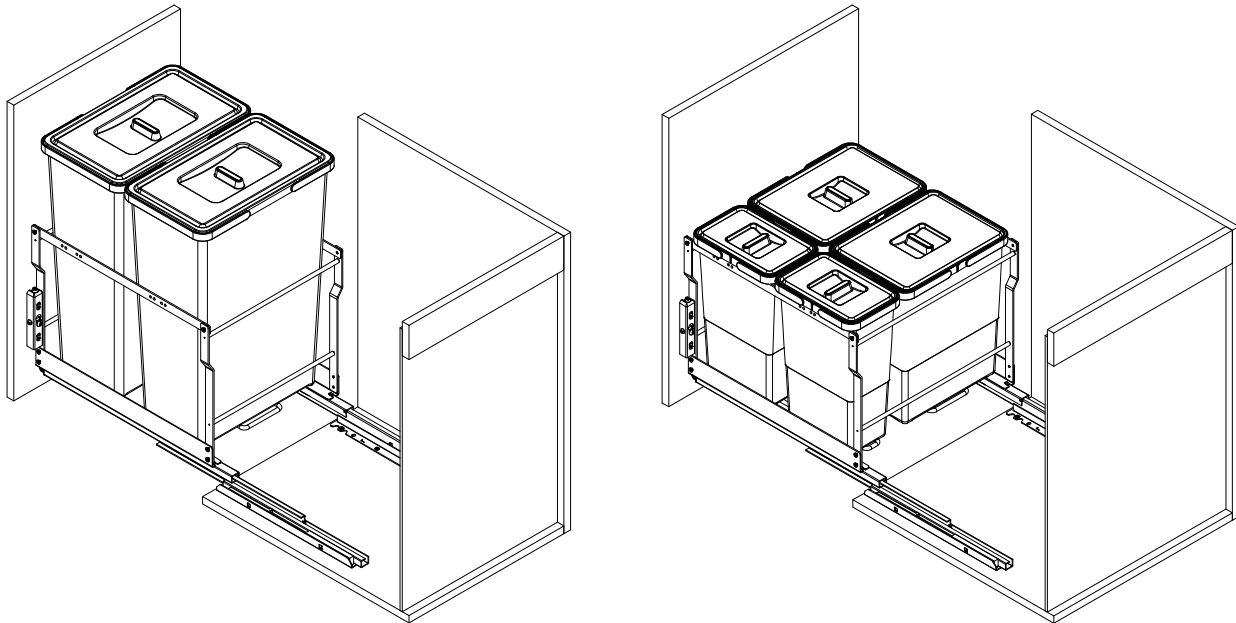

Step #6.1 041-SBM18-70-AG

Step #6.1 041-SBM21-52-AG