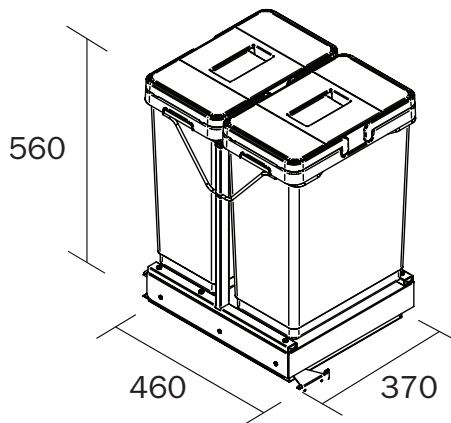

The Magica Easy series waste bin gives several bins count and cabinet width options for more efficient waste and recyclable sorting. Basic lids are included with carbon filter on 9L bin. Bottom mounted for easy installation, this pullout runs on high quality European soft-close slides. Mounted with a 110 degree hinged door, you gain automatic full extension of bins at door opening. Bins are easy to remove with integrated handles and retaining clips hold your liner bag securely.

- > Required Min. Internal Depth: 500mm (19 5/8")
- > Required Min. Internal Height: 560mm (22")

Note:

- > Sold as a complete installation kit

Part No.	No. of Bins (L)	Cabinet Width (Recommend.)
041-VMG58-452G	30 + 30	450mm (18")
041-VMG58-453G	30 + 10 + 9*	450mm (18")
041-VMG58-604G	20 + 20 + 10 + 9*	600mm (24")

*9L Bin includes Carbon Filter Lid

All specifications shown in millimetres.

Technical Specifications

041-VMG58-452G

041-VMG58-453G

041-VMG58-604G