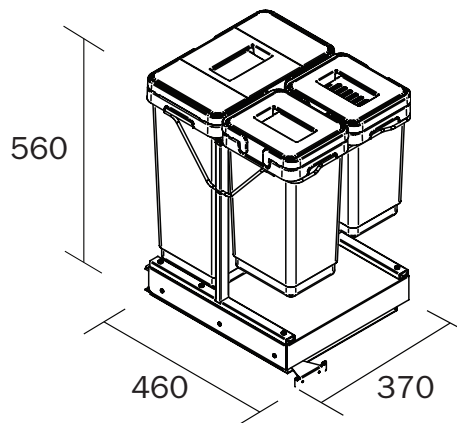

The Magica Easy series waste bin gives several bins count and cabinet width options for more efficient waste and recyclable sorting. Basic lids are included with carbon filter on 9L bin. Bottom mounted for easy installation, this pullout runs on high quality European soft-close slides. Mounted with a 110 degree hinged door, you gain automatic full extension of bins at door opening. Bins are easy to remove with integrated handles and retaining clips hold your liner bag securely.

- > Required Min. Internal Depth: 500mm (19 5/8")
- > Required Min. Internal Height: 560mm (22")

Note:

- > Sold as a complete installation kit

Part No.	No. of Bins (L)	Cabinet Width (Recommend.)
041-VMG58-452G	30 + 30	450mm (18")
041-VMG58-453G	30 + 10 + 9*	450mm (18")
041-VMG58-604G	20 + 20 + 10 + 9*	600mm (24")

*9L Bin includes Carbon Filter Lid

All specifications shown in millimetres.

Technical Specifications

041-VMG58-452G

041-VMG58-453G

041-VMG58-604G