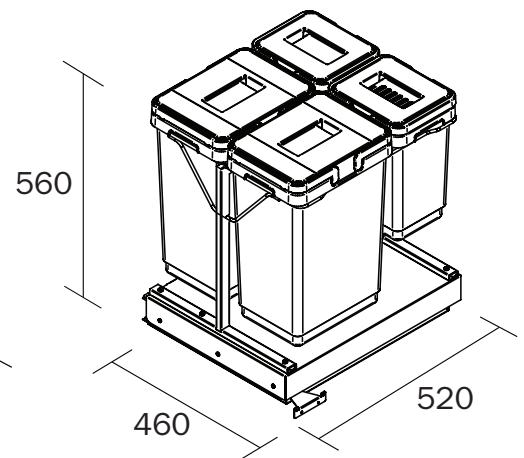

The Magica Easy series waste bin gives several bins count and cabinet width options for more efficient waste and recyclable sorting. Basic lids are included with carbon filter on 9L bin. Bottom mounted for easy installation, this pullout runs on high quality European soft-close slides. Mounted with a 110 degree hinged door, you gain automatic full extension of bins at door opening. Bins are easy to remove with integrated handles and retaining clips hold your liner bag securely.

- > Required Min. Internal Depth: 500mm (19 5/8")
- > Required Min. Internal Height: 560mm (22")

Note:

- > Sold as a complete installation kit

Part No.	No. of Bins (L)	Cabinet Width (Recommend.)
041-VMG58-452G	30 + 30	450mm (18")
041-VMG58-453G	30 + 10 + 9*	450mm (18")
041-VMG58-604G	20 + 20 + 10 + 9*	600mm (24")

*9L Bin includes Carbon Filter Lid

All specifications shown in millimetres.

Technical Specifications

041-VMG58-452G

041-VMG58-453G

041-VMG58-604G